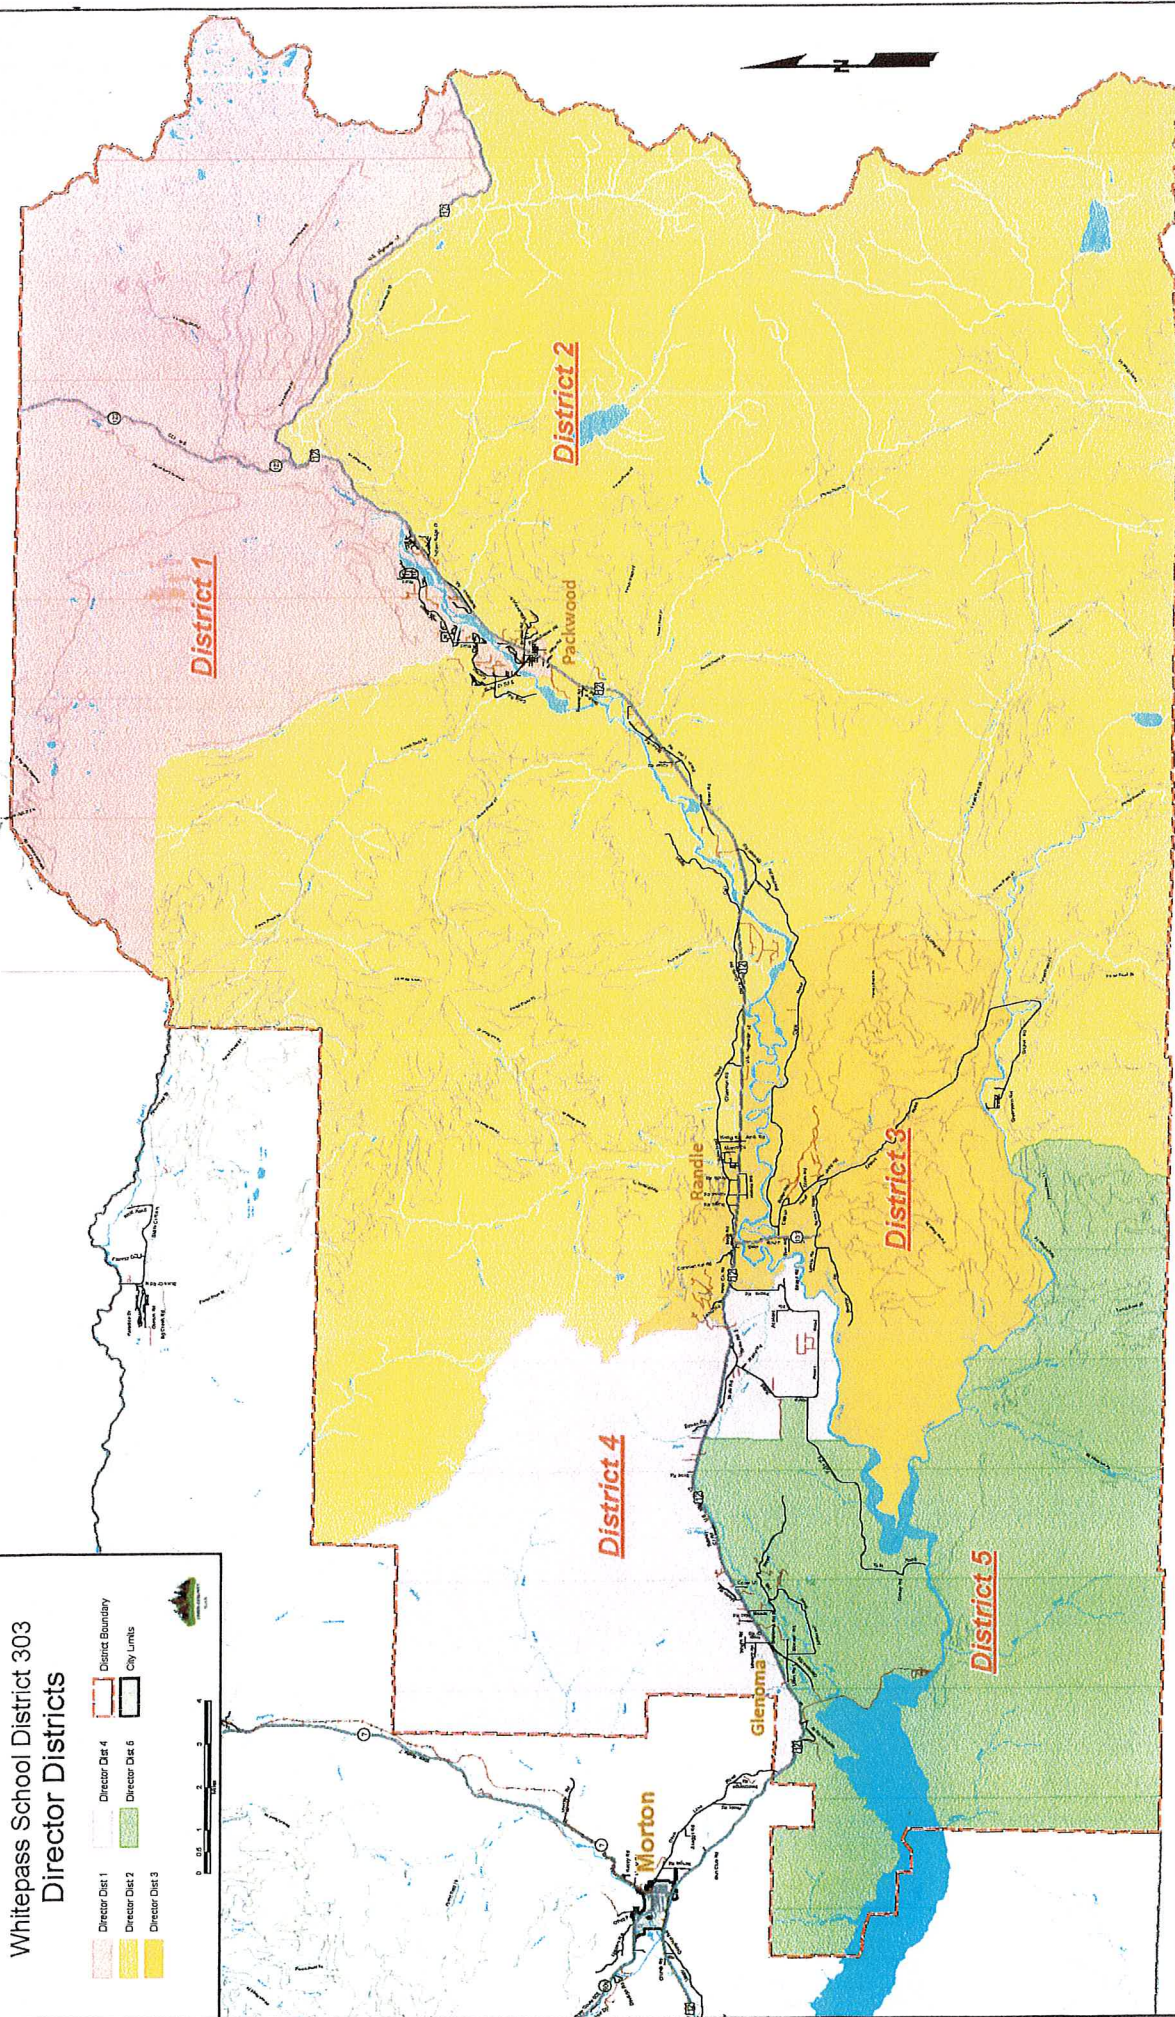

Lewis County, Washington

Whitepass School District 303 Director Districts

- Director Dist 1
- Director Dist 2
- Director Dist 3
- Director Dist 4
- Director Dist 6

District Boundary

City Limits

0 0.5 1 2 3 4