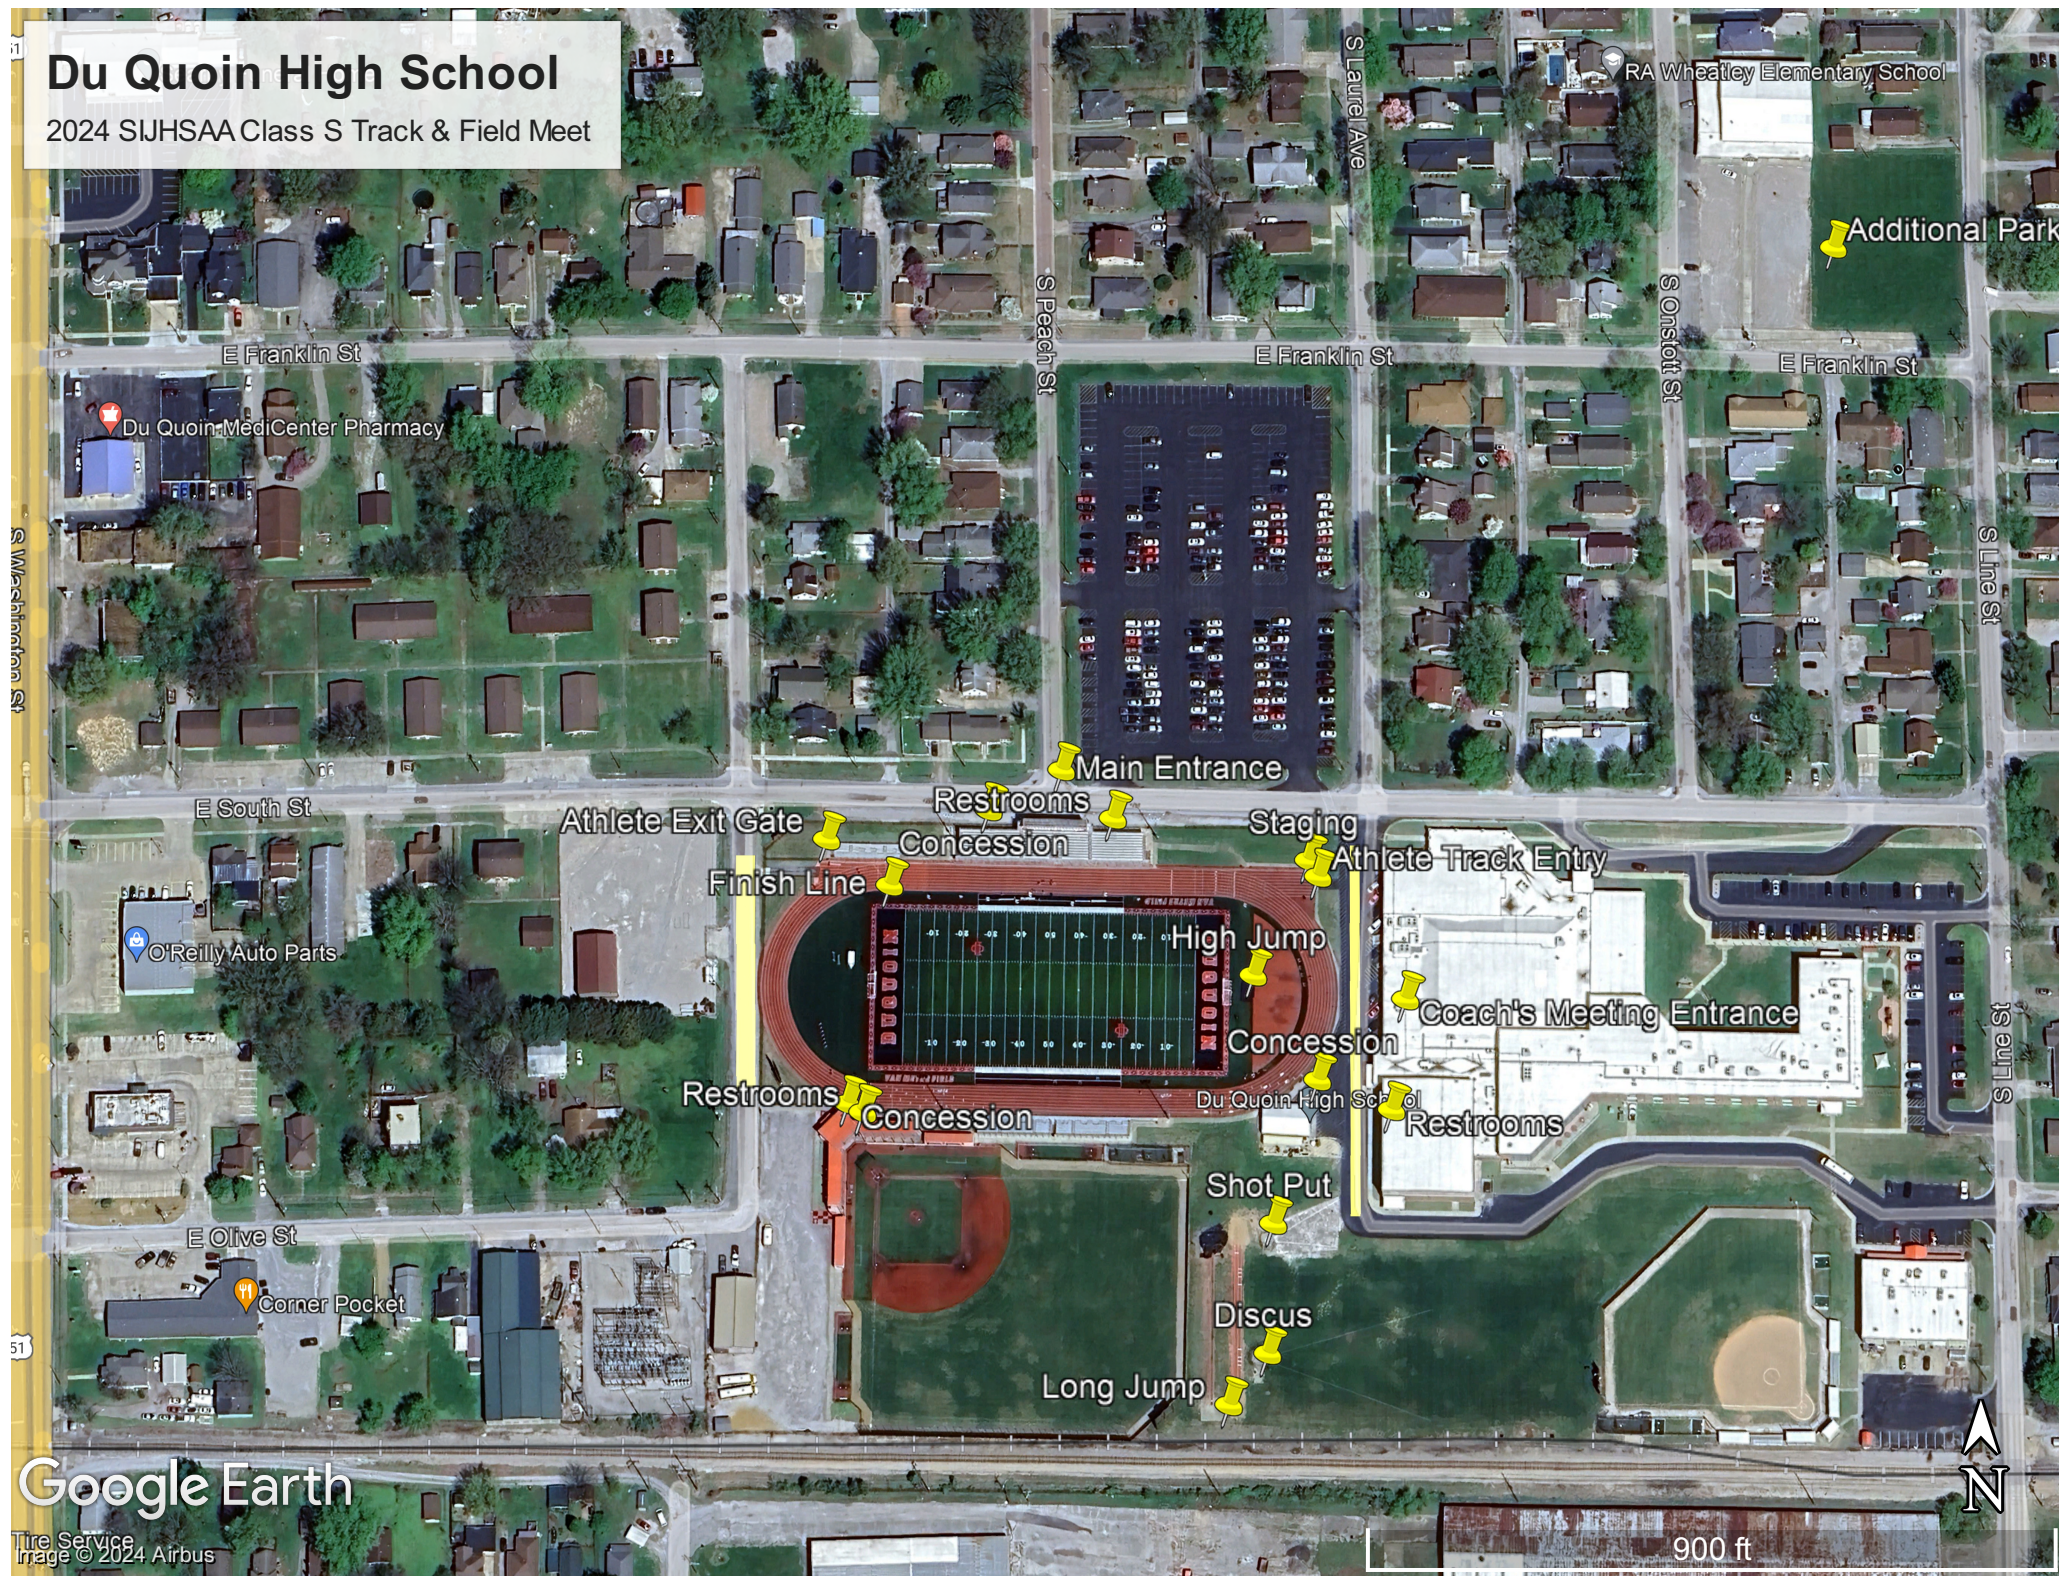

Du Quoin High School

2024 SIJHSAA Class S Track & Field Meet

RA Whealley Elementary School

Additional Park

E Franklin St

E Franklin St

E Franklin St

Du Quoin MediCenter Pharmacy

S Washington St

S Peach St

S Laurel Ave

S Onstott St

S Line St

S Line St

E South St

Athlete Exit Gate

O'Reilly Auto Parts

Restrooms

Concession

Concession

Restrooms

E Olive St

Corner Pocket

Shot Put

Discus

Long Jump

Google Earth

Tire Service Image © 2024 Airbus

900 ft