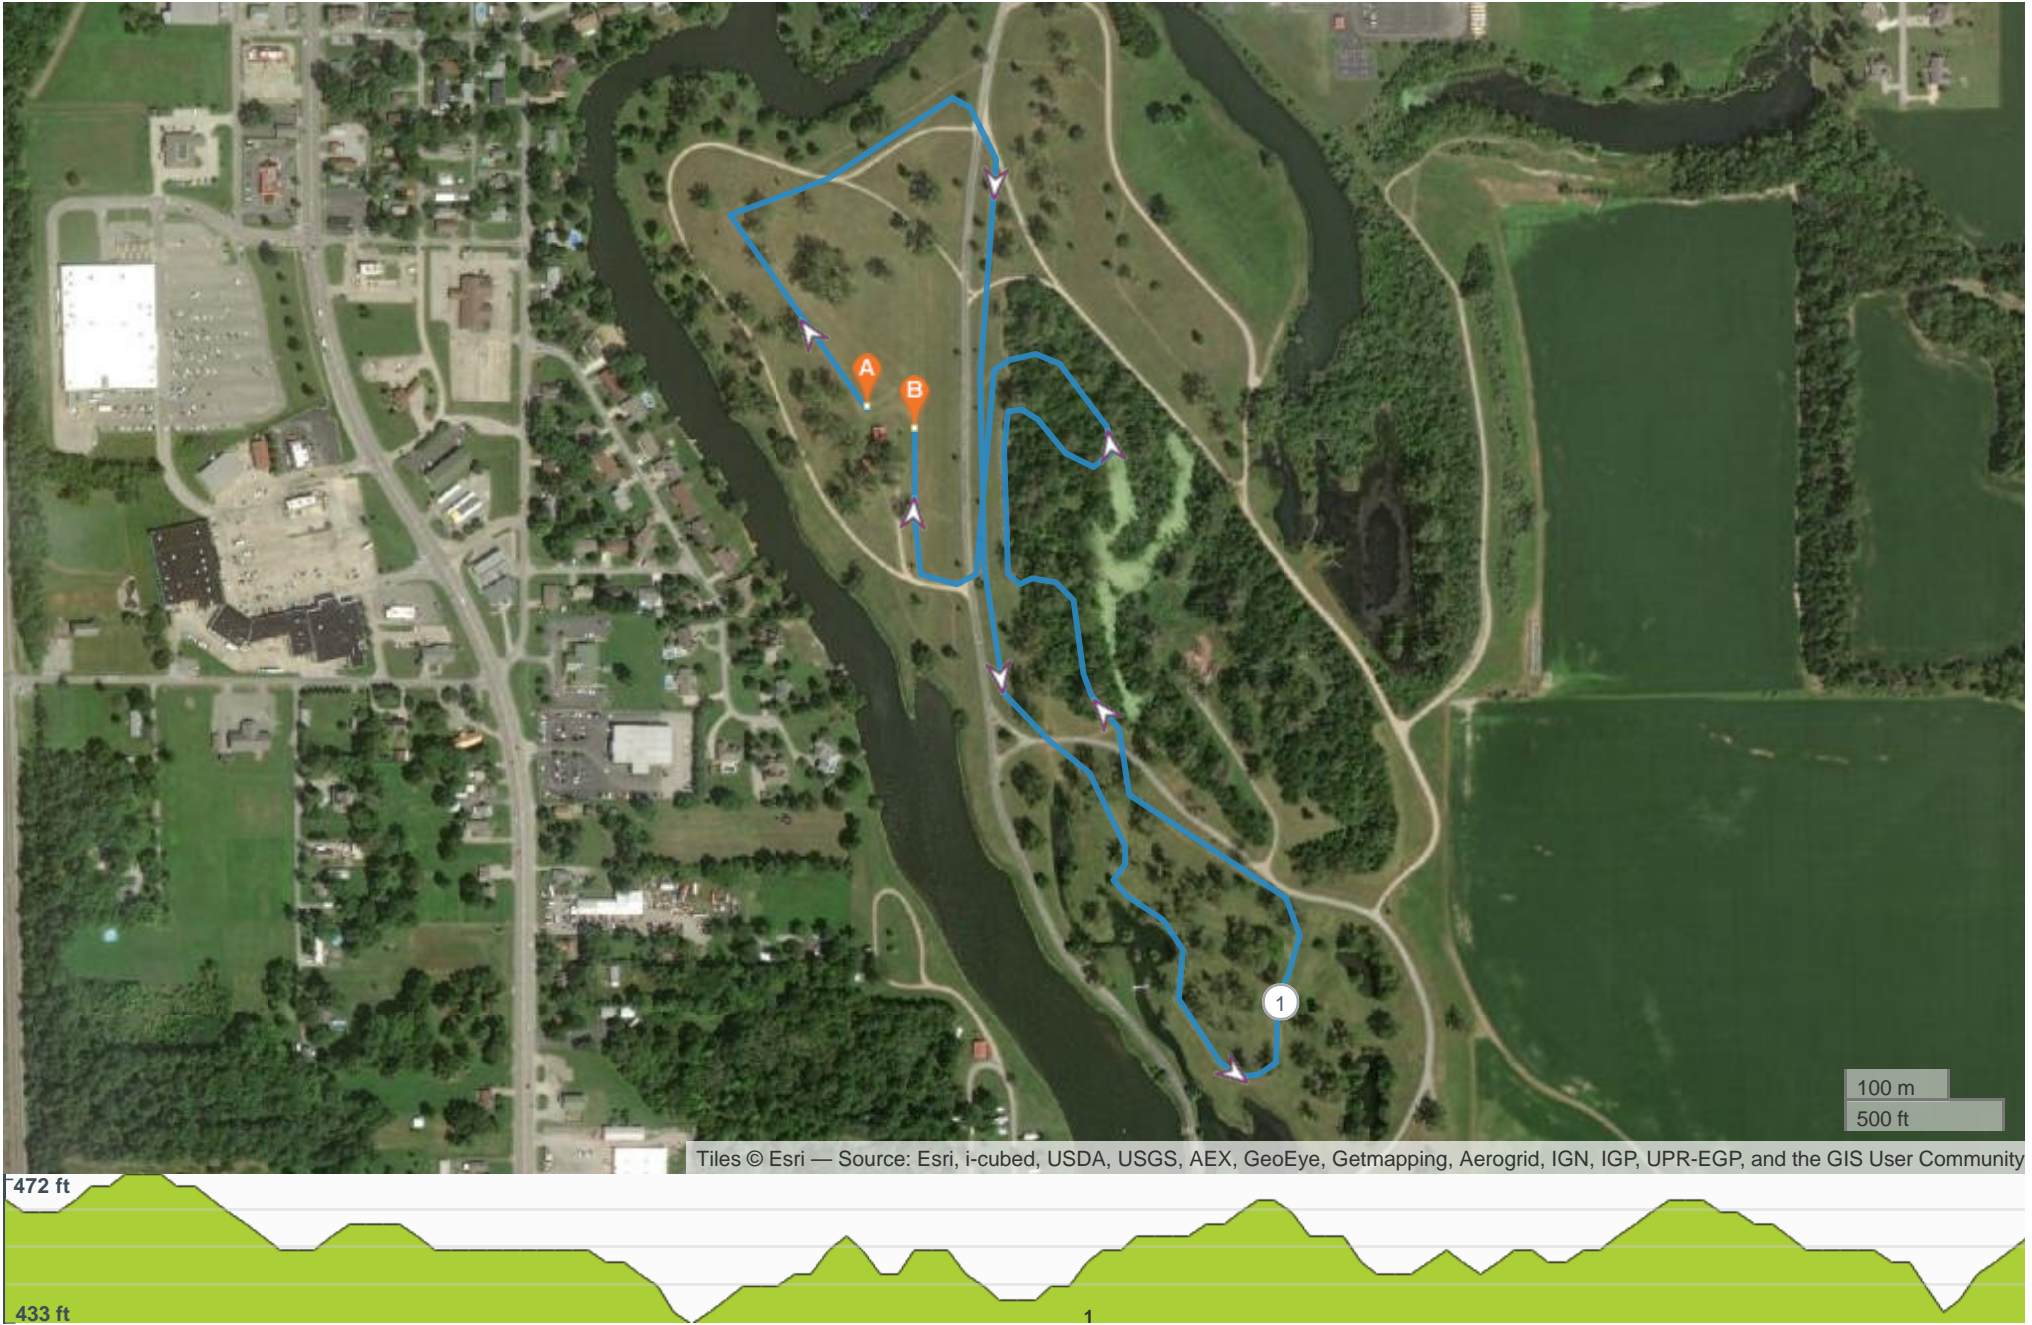

# DMS Varsity CC Course

**ROUTE DIRECTIONS**

<b>No</b>	<b>Miles</b>	<b>Turn</b>	<b>Directions</b>
1	1.860		FINISH