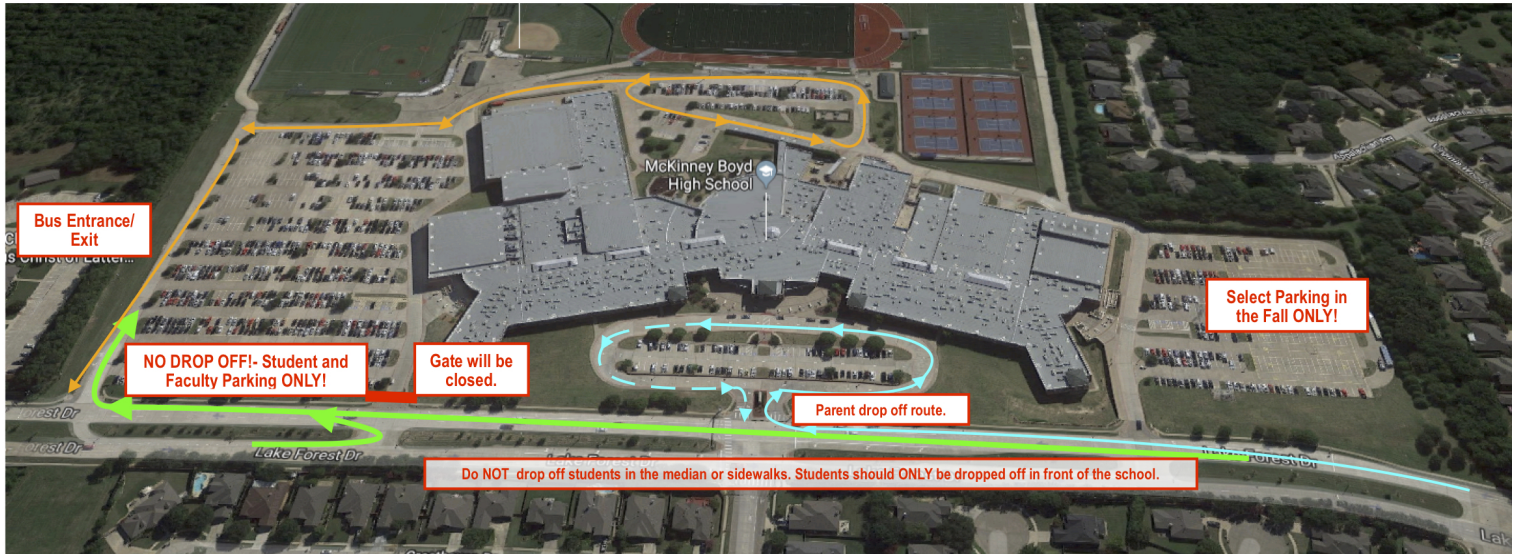

McKinney Boyd High School

Maps- Buses Route, Parent Drop Off/Pickup, & Student/Faculty Parking

Do NOT drop off/pickup students in the median, turn lanes, or sidewalks.
The drop off zone is in front of the school ONLY.

Bus Route

Parent Drop Off /Pickup

Student & Faculty Parking

Morning Routes

Afternoon Routes