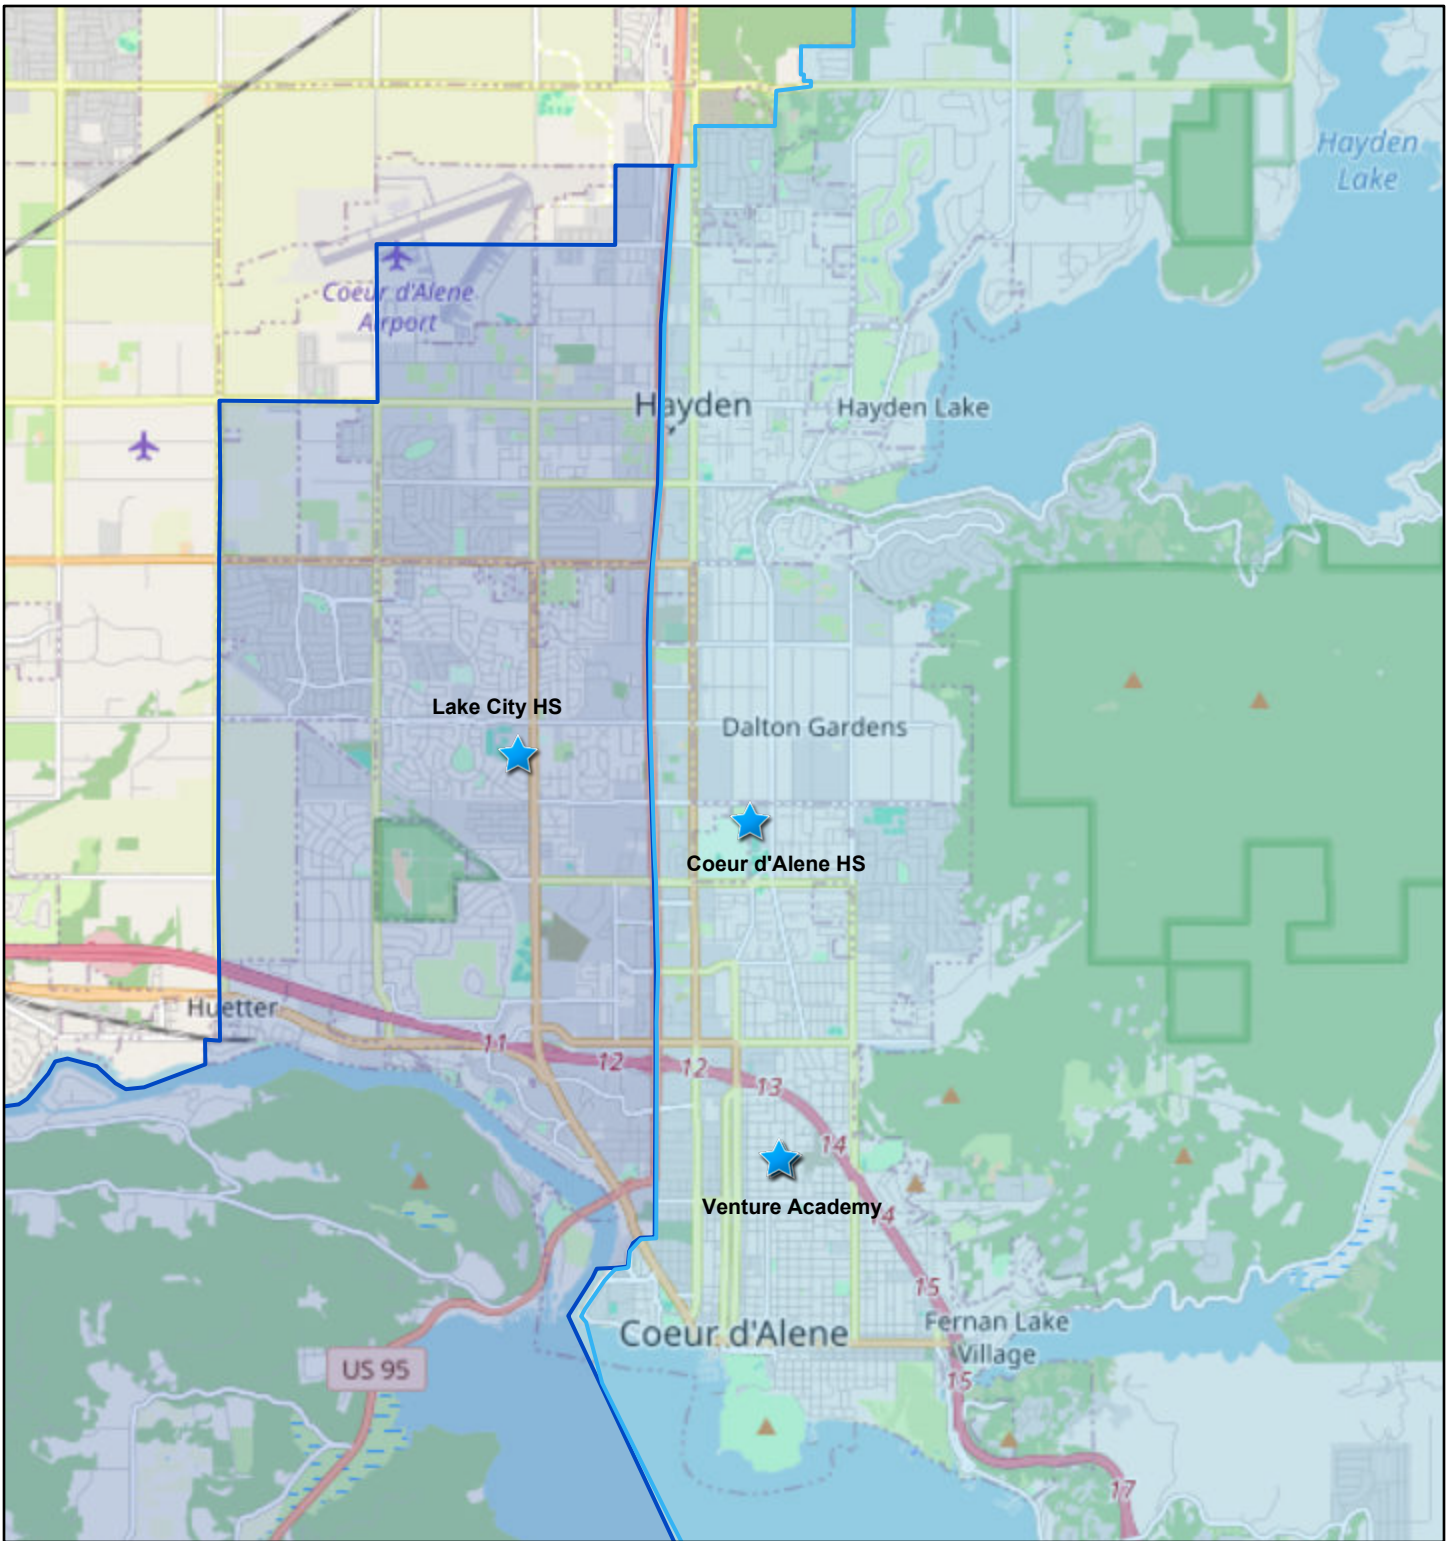

# SD271 High School Attendance Zones

1:114,167