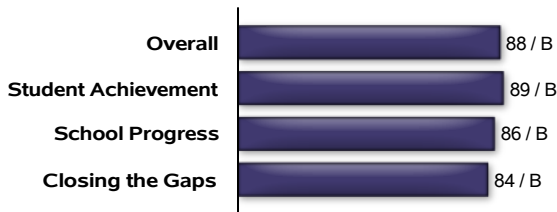

Texas Education Agency
2021-22 Preliminary School Report Card
CALDWELL H S (026901001)

Accountability Rating

B

CALDWELL H S earned a B (80-89) for recognized performance by serving many students well and encouraging high academic achievement and/or appropriate academic growth for most students.

School Information

District Name: CALDWELL ISD
Campus Type: High School
Total Students: 575
Grade Span: 09 - 12

For more information about this campus, see: <https://TXSchools.gov>

State accountability ratings are based on three domains: Student Achievement, School Progress, and Closing the Gaps. The graph below provides summary results for CALDWELL H S. Scores are scaled from 0 to 100 to align with letter grades.

Distinction Designations

Campuses that earn a rating of A-C are eligible for as many as seven distinction designations, or awards for outstanding performance.

- ✓ Mathematics
- ✓ Comparative Academic Growth
- ✗ ELA/Reading
- ✗ Science
- ✗ Social Studies
- ✗ Comparative Closing the Gaps
- ✗ Postsecondary Readiness