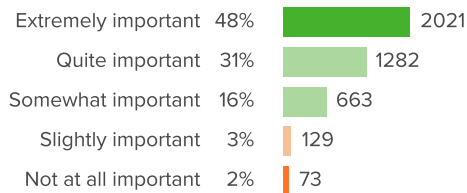

Q.3: How important is it to you to do well in your classes?

▲ 13 from last survey

Favorable: **95%**