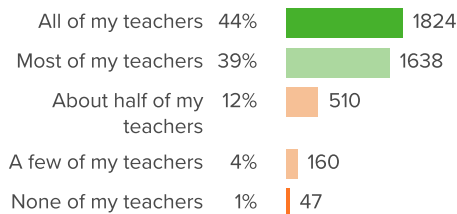

Teacher-Student Relationships

Your average

55%

4,188 responses

Change

▼ **5**

since last survey

How did people respond?

Q.1: How many of your teachers are respectful towards you?

▼ **3** from last survey

Favorable: **83%**