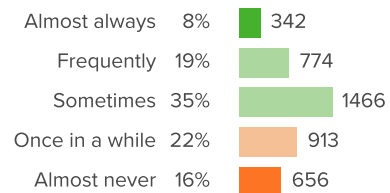

▲ 21

since last survey

How did people respond?

Q.1: How interesting do you find the things you learn in your classes?

▲ 33 from last survey

Favorable: **75%**

Q.2: How often do you use ideas from school in your daily life?

▲ 32 from last survey

Favorable: **62%**

Q.3: How important is it to you to do well in your classes?

▲ 13 from last survey

Favorable: **95%**

Q.4: How much do you see yourself as someone who appreciates school?