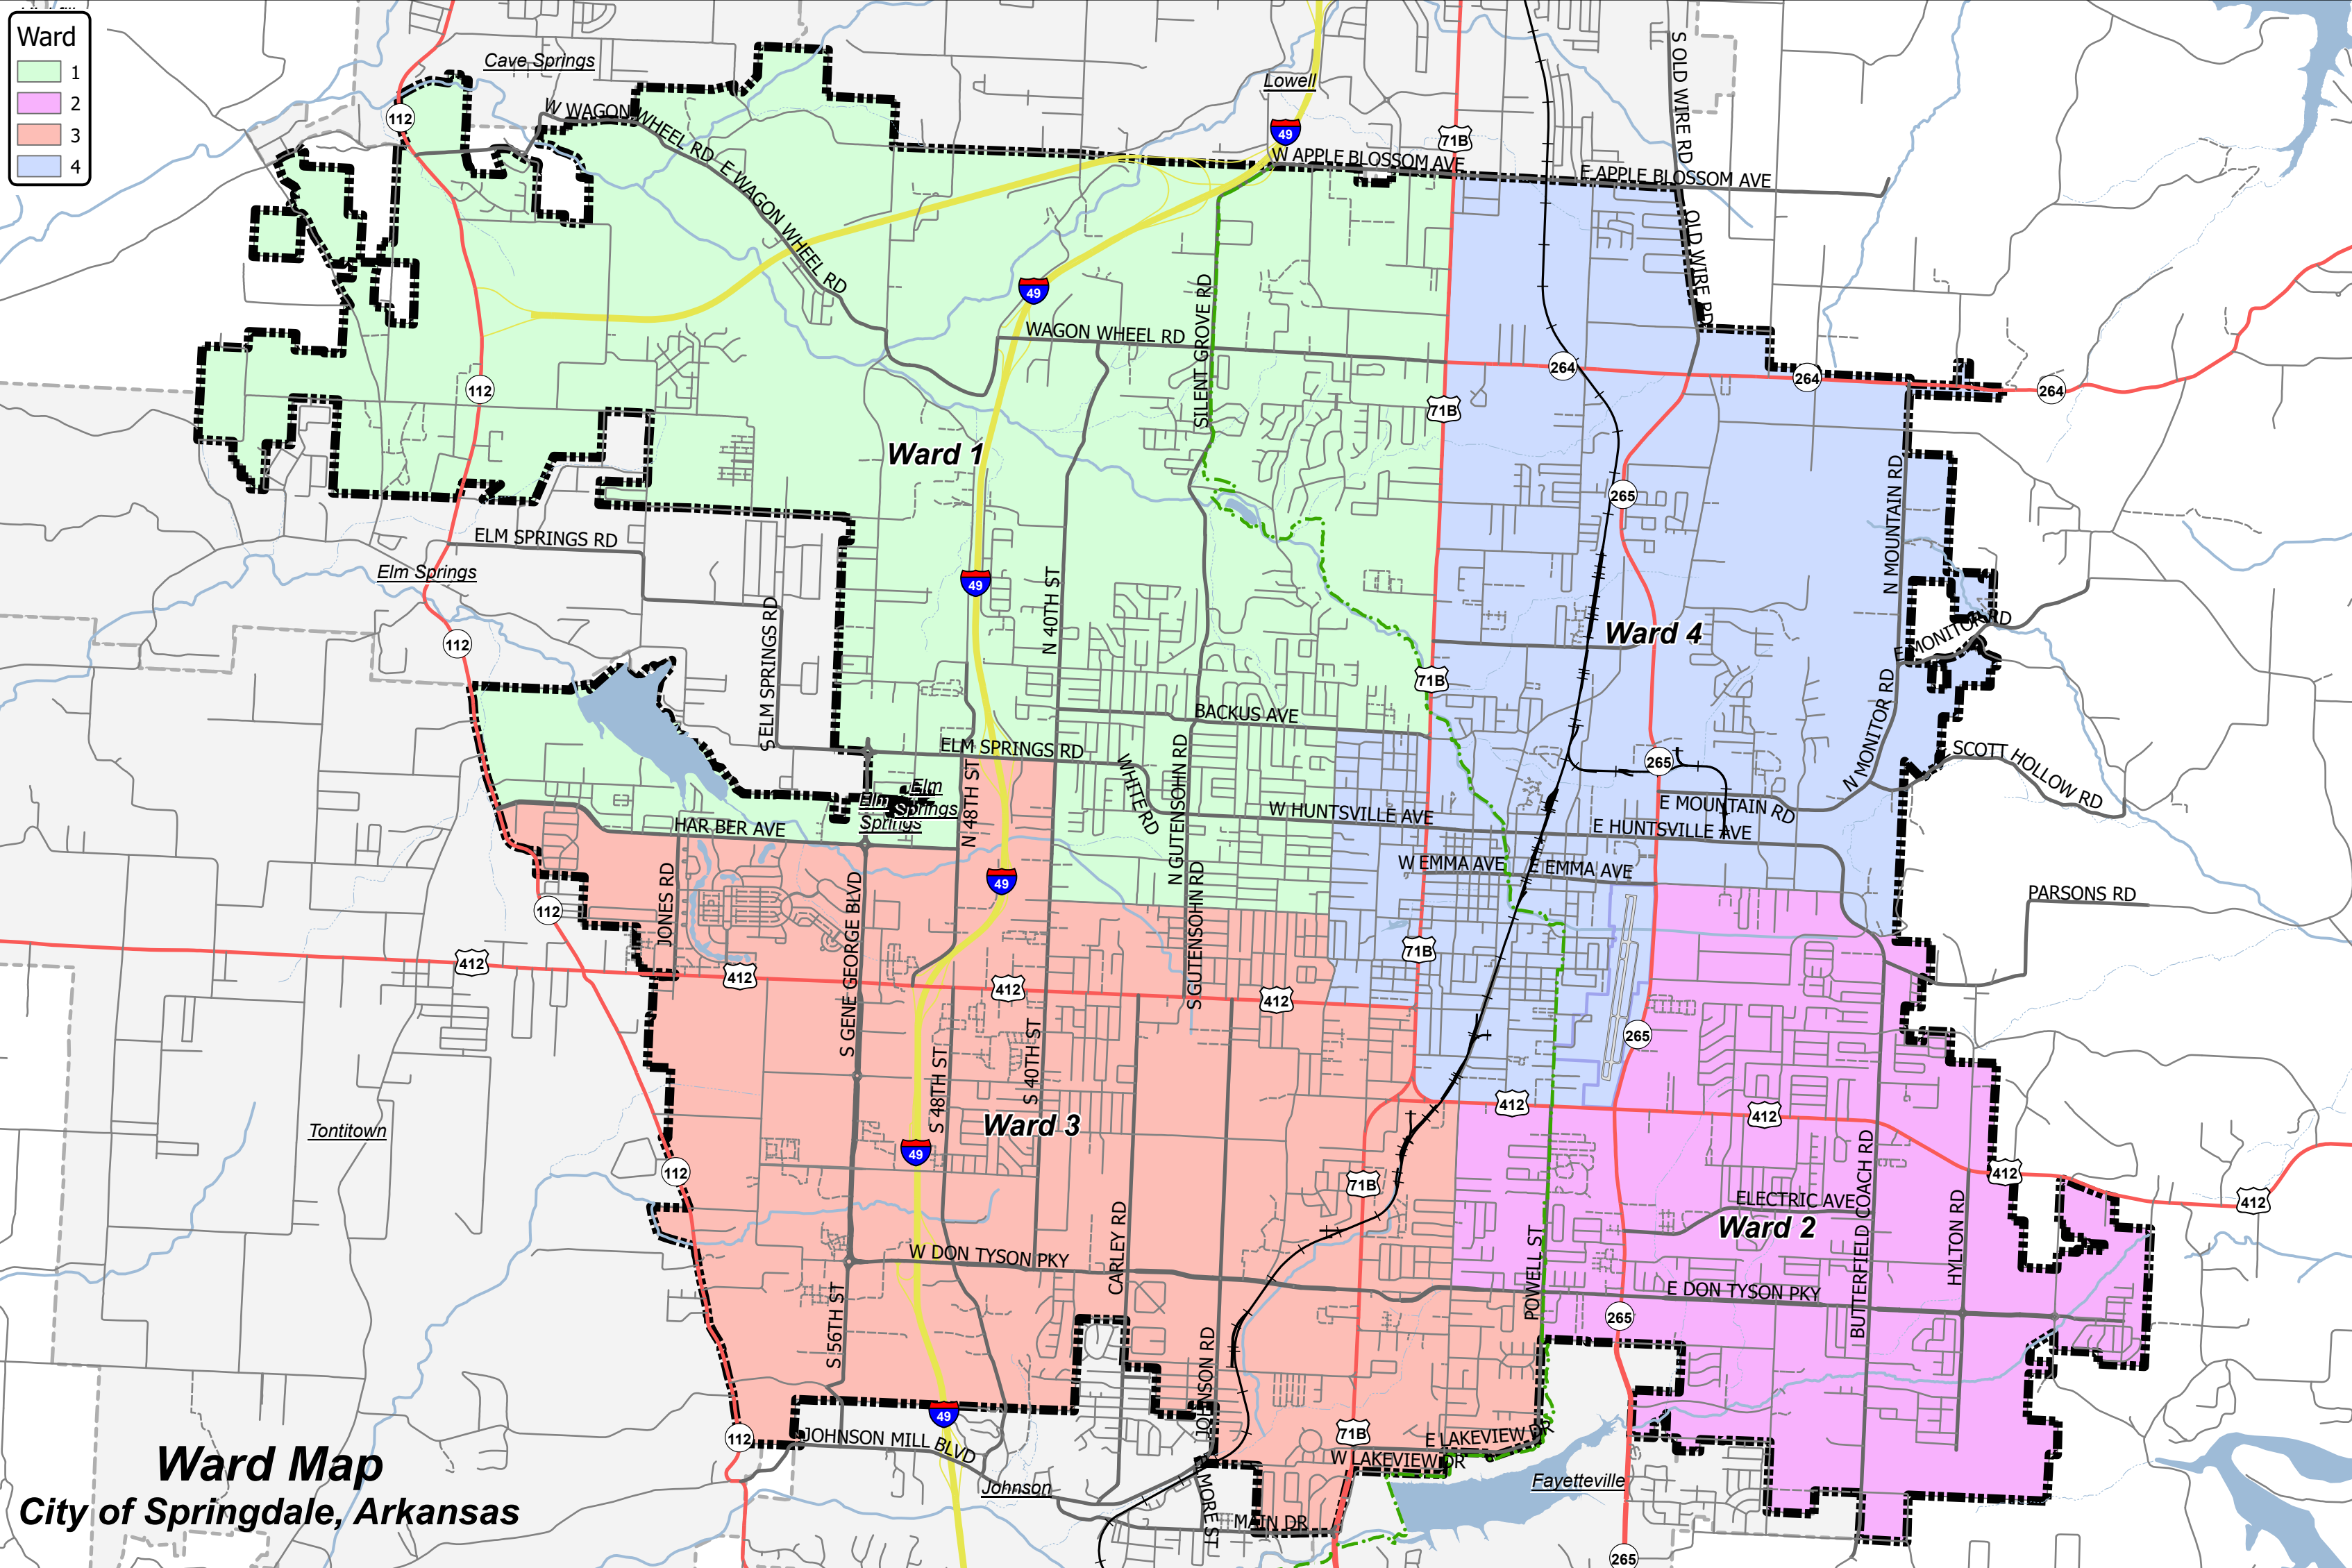

Ward

- 1
- 2
- 3
- 4

Ward Map
City of Springdale, Arkansas