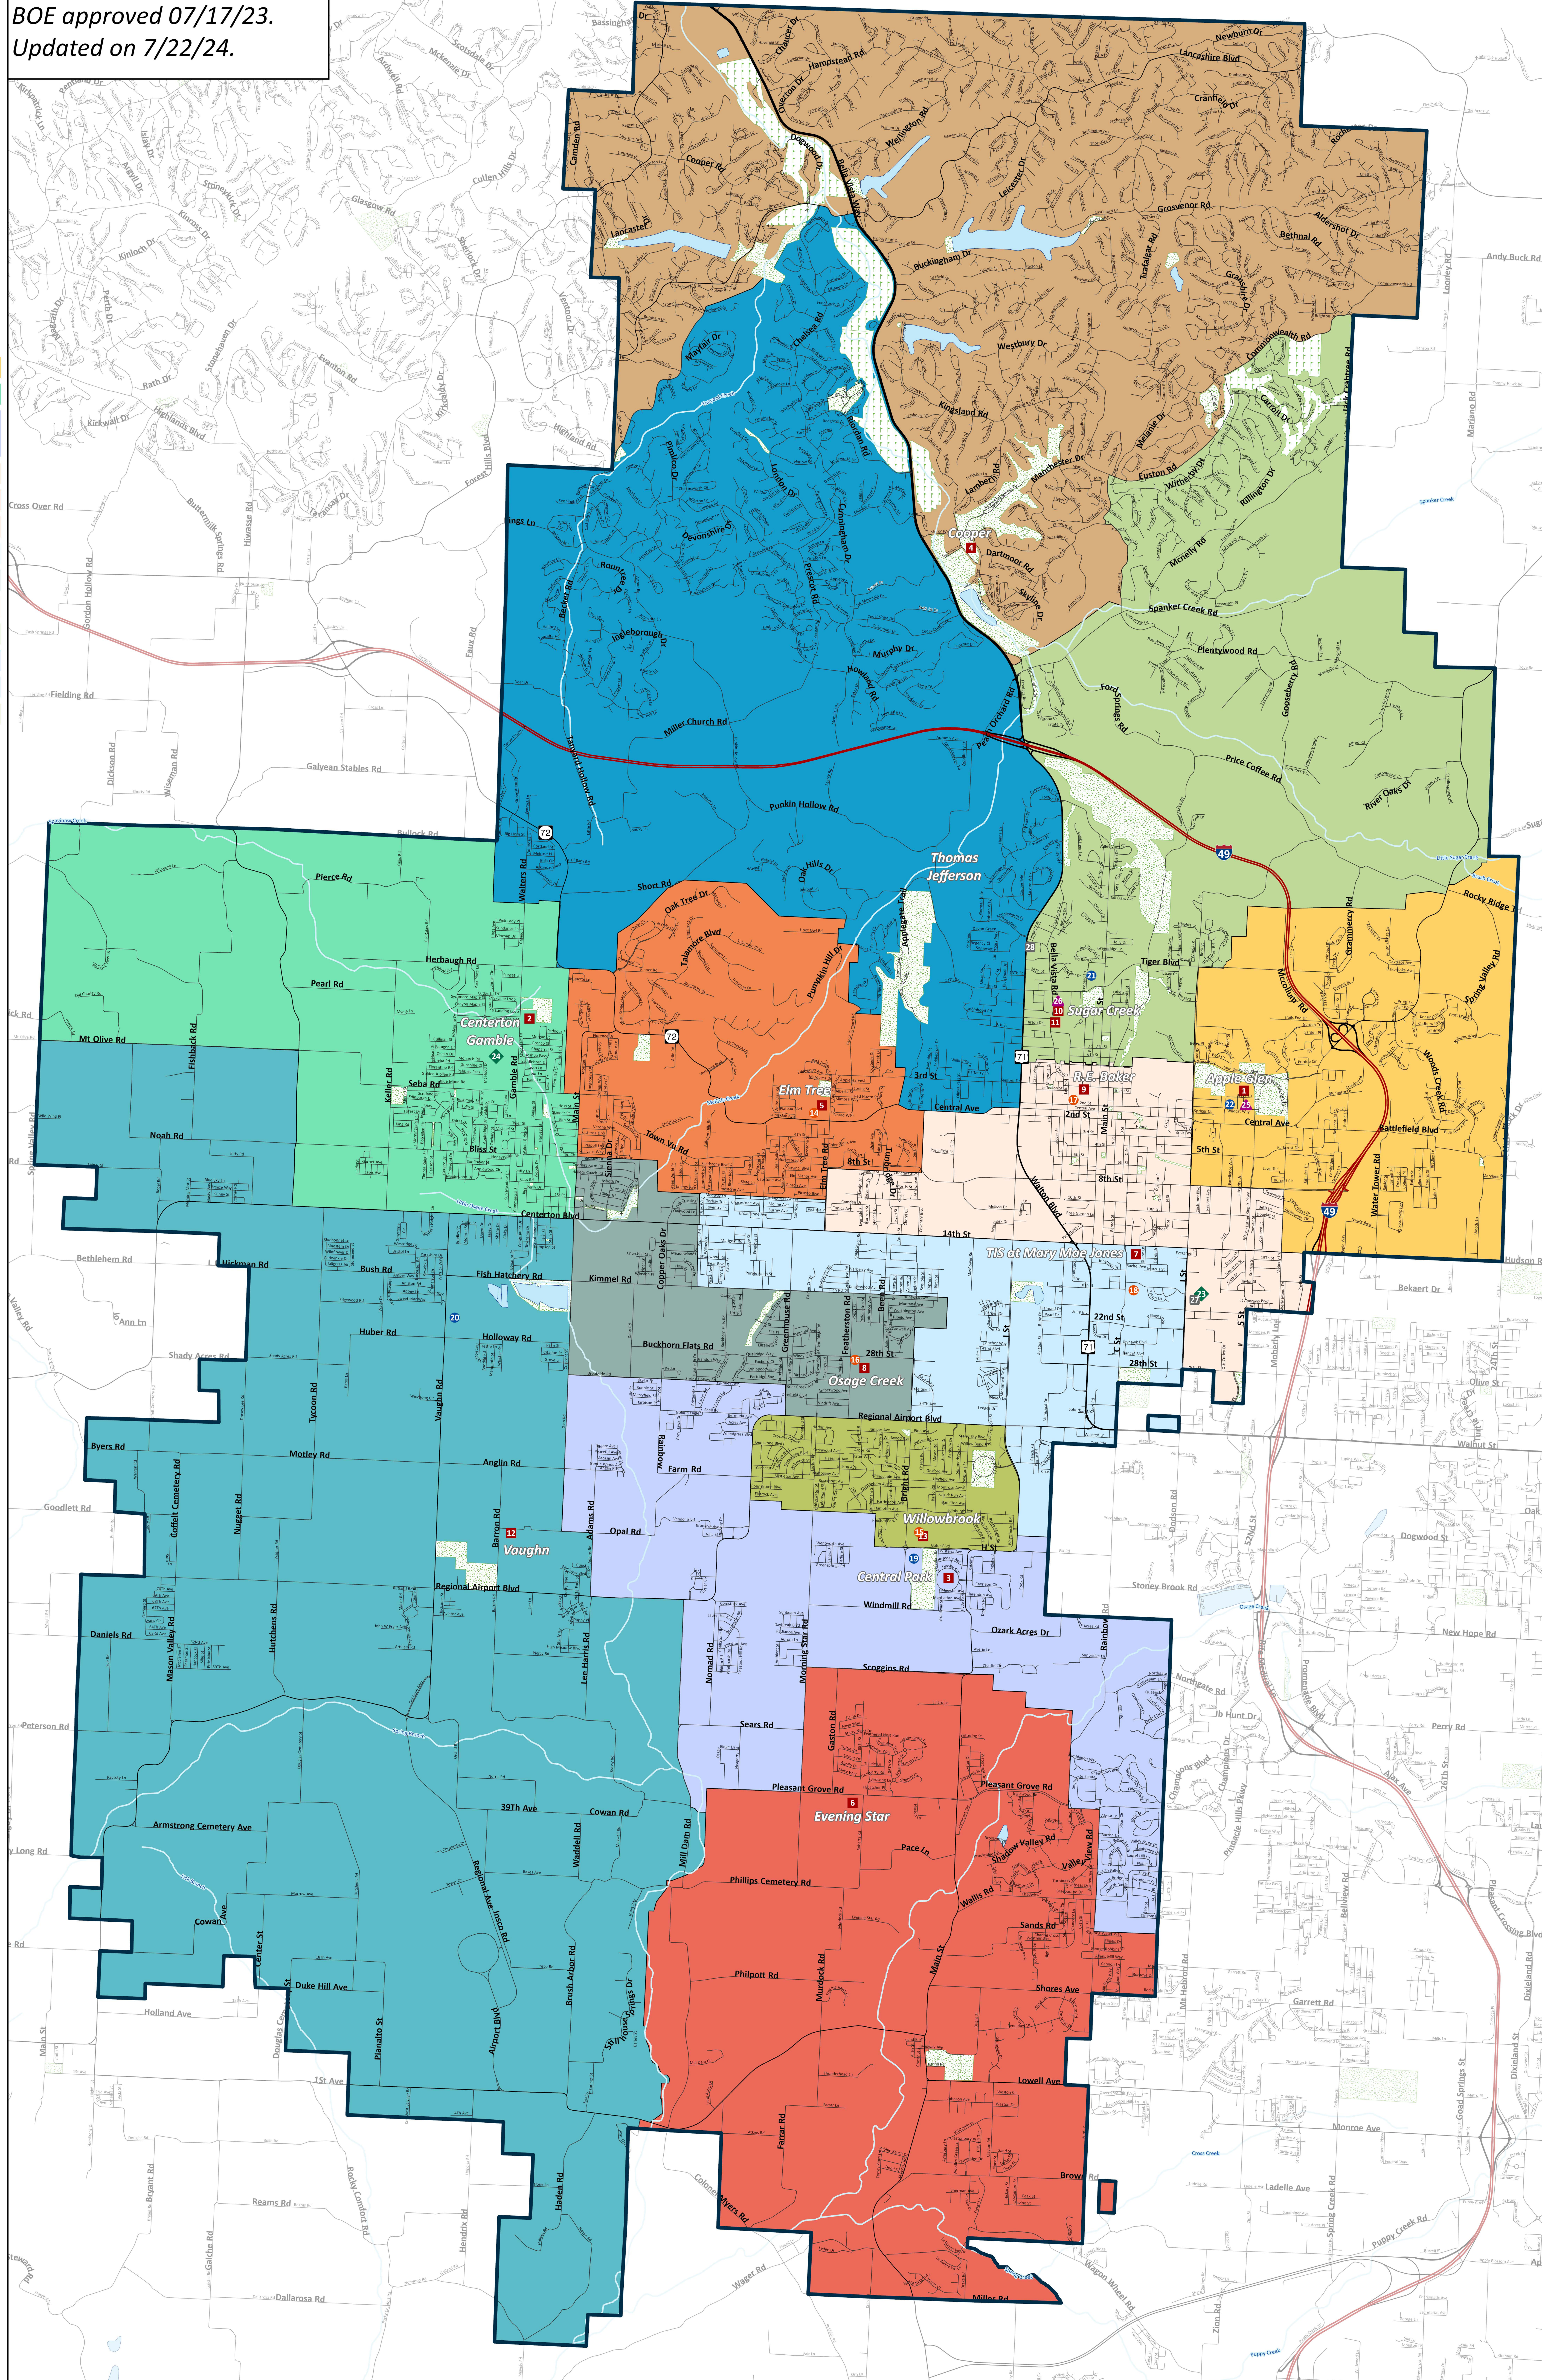

2024/25 ELEMENTARY SCHOOL ATTENDANCE ZONES

District Boundary

Golf Course

Park

Schools

- Elementary Schools (K-4)
- Middle Schools (5-6)
- Junior High Schools (7-8)
- High Schools (9-12)
- Early Childcare
- Special Programming

Elementary Schools

- 1 Apple Glen Elementary
- 2 Centerton Gamble Elementary
- 3 Central Park-Morning Star Elementary
- 4 Cooper Elementary
- 5 Elm Tree Elementary
- 6 Evening Star Elementary
- 7 TIS at Mary Mae Jones
- 8 Osage Creek Elementary
- 9 R.E. Baker Elementary
- 10 Sugar Creek Elementary
- 11 Thomas Jefferson Elementary
- 12 Vaughn Elementary
- 13 Willowbrook Elementary

Middle Schools

- 14 Ardis Ann Middle
- 15 Bright Field Middle
- 16 Creekside Middle
- 17 Old High Middle
- 18 Ruth Barker Middle

Junior High Schools

- 19 Fulbright Junior High
- 20 Grimsley Junior High
- 21 Lincoln Junior High
- 22 Washington Junior High

High Schools

- 23 Bentonville High
- 24 Bentonville West High

Early Childcare Facilities

- 25 Building Bridges
- 26 Tennie Russel Primary

Special Programming Facilities

- 27 Gateway
- 28 Ignite Professional Studies

BOE approved 07/17/23.
Updated on 7/22/24.