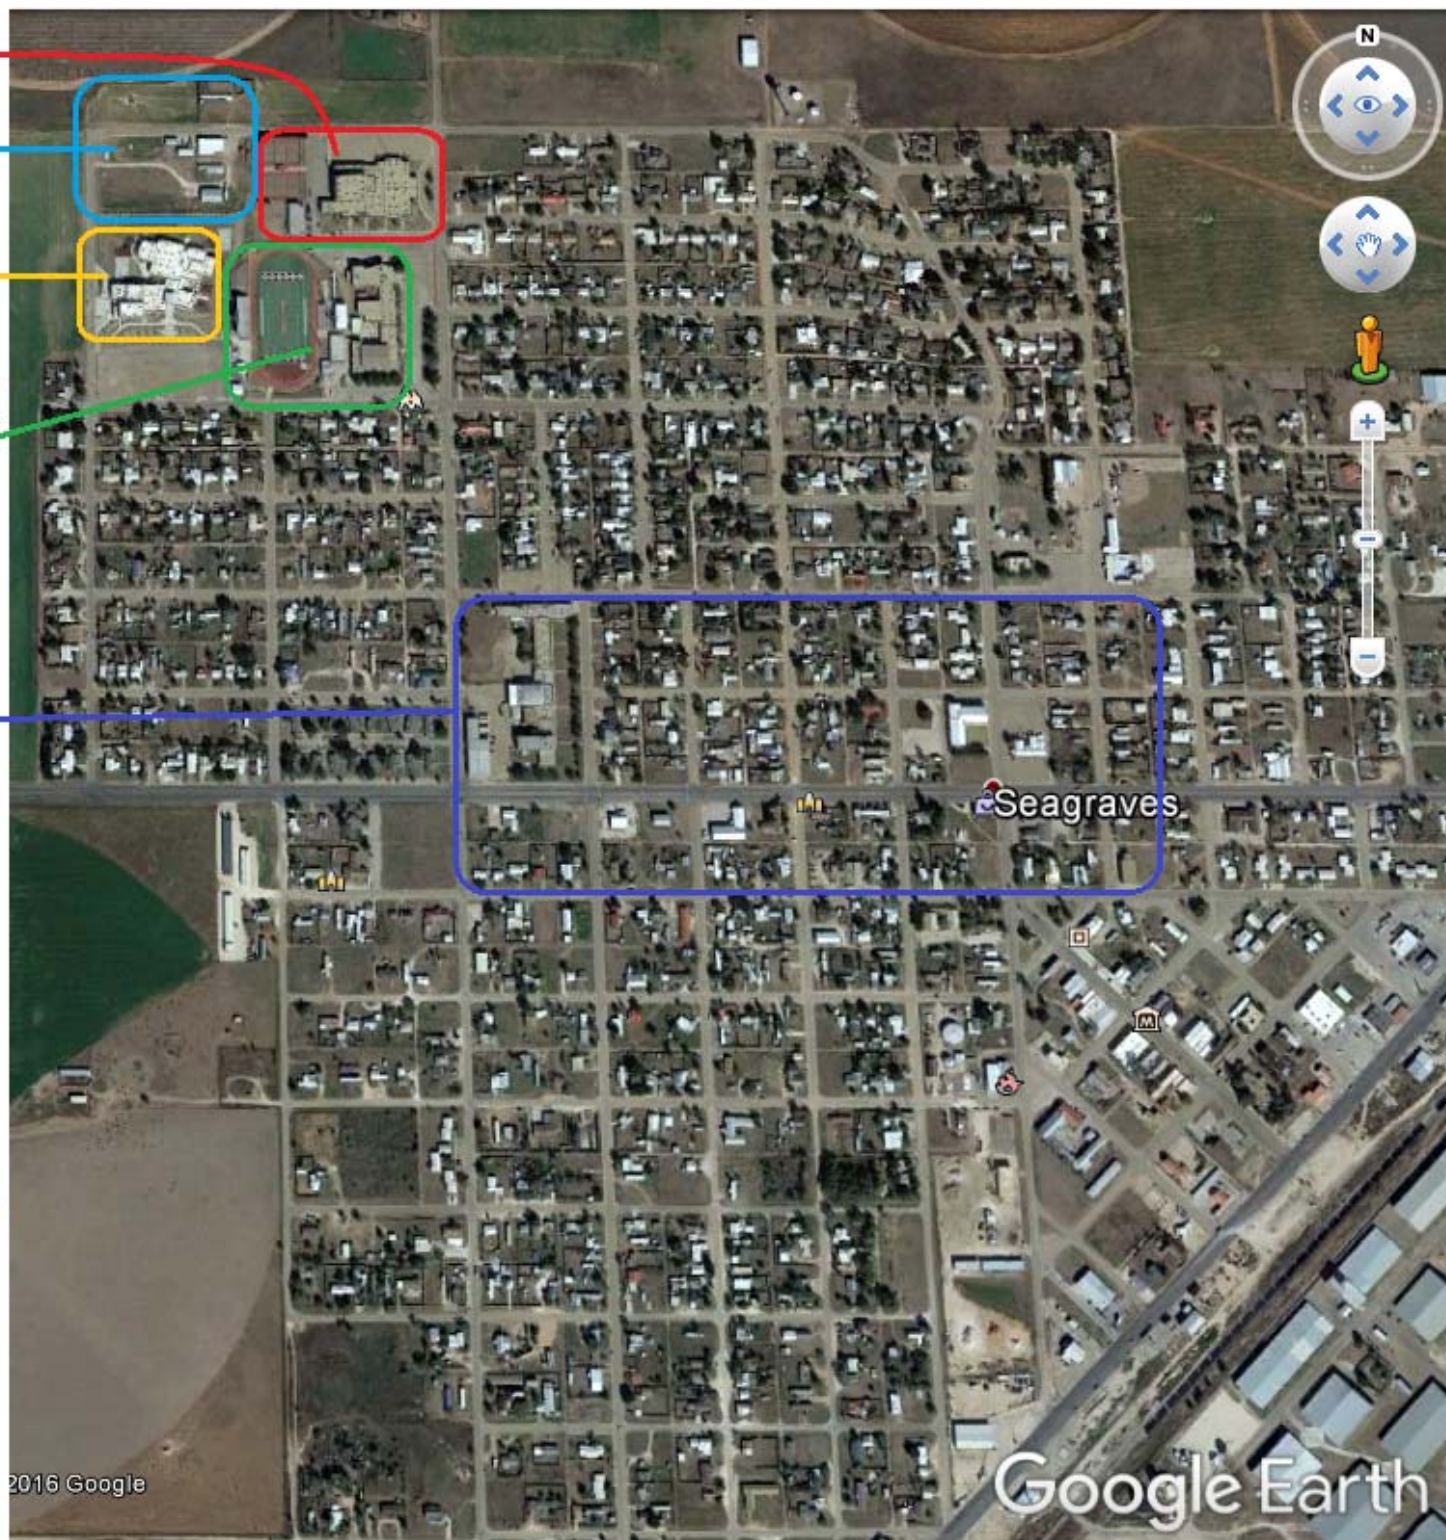

(Continued)

(Updated 02/17/2017)

Seagraves ISD - Controlled Buildings List

Page 2

#	Building	Address	Asbestos Status	Inspection Status
23	New Elementary Well House (2014)	1220 16 th St.	Unknown ⓘ	No
24	New Elementary (2014)	1220 16 th St.	Unknown ⓘ	No
25	Track Storage Shed	1220 16 th St. (Rear)	Unknown ⓘ	No
26	Livestock (Hog Barn #1)	West 19 th St. (South)	Unknown ⓘ	No
27	Livestock (Hog Barn #2)	West 19 th St. (Middle)	Unknown ⓘ	No
28	Livestock (Hog Barn #3)	West 19 th St. (North)	Unknown ⓘ	No
29	Livestock Shed (2006)	West 19 th St. (Midwest)	Unknown ⓘ	No
30	Livestock Shed #1	West 19 th St. (West)	Unknown ⓘ	No
31	Greenhouse Storage Shed (2005)	West 19 th St. (Southside)	Unknown ⓘ	No
32	Greenhouse (2003)	West 19 th St. (Southside)	Unknown ⓘ	No
33	Livestock (Sheep Pens)	West 19 th St. (Northside)	Unknown ⓘ	No
34	Tennis Storage	1801 Avenue K (Rear)	Unknown ⓘ	No

High School

AG Buildings

New Elementary

**Junior High School
& Stadium**

**Maintenance,
Bus Barn,
Old Elementary,
ISS (*Old Post Off.*)**

Seagraves ISD

Key to Area Maps

(Updated: 2/13/2017)