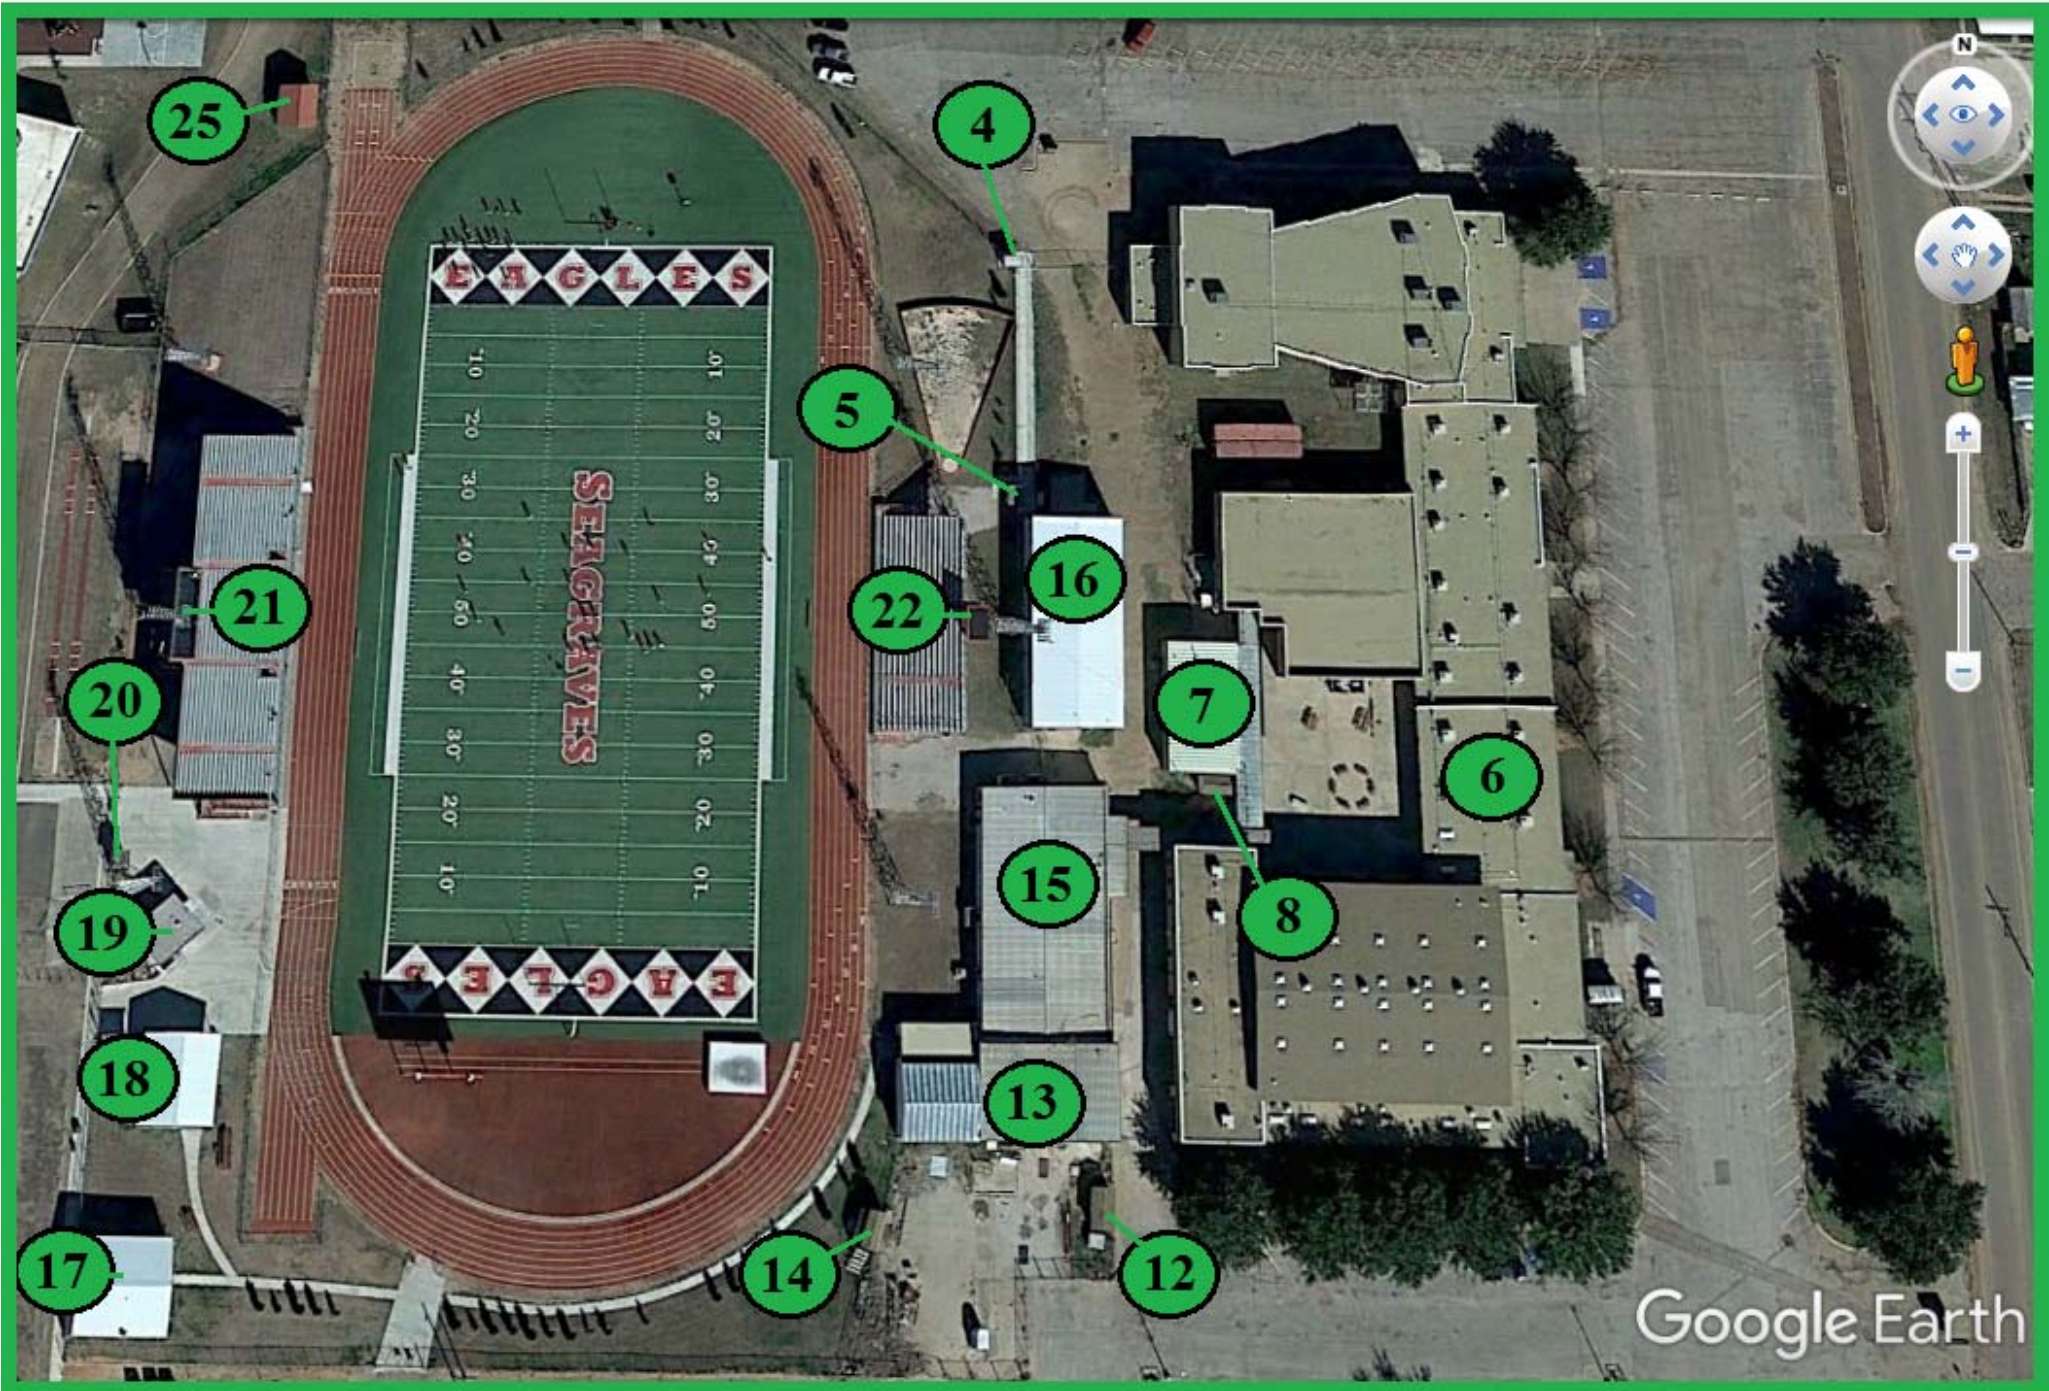

(Continued)

(Updated 02/17/2017)

Seagraves ISD - Controlled Buildings List

Page 2

#	Building	Address	Asbestos Status	Inspection Status
23	New Elementary Well House (2014)	1220 16 th St.	Unknown ⓘ	No
24	New Elementary (2014)	1220 16 th St.	Unknown ⓘ	No
25	Track Storage Shed	1220 16 th St. (Rear)	Unknown ⓘ	No
26	Livestock (Hog Barn #1)	West 19 th St. (South)	Unknown ⓘ	No
27	Livestock (Hog Barn #2)	West 19 th St. (Middle)	Unknown ⓘ	No
28	Livestock (Hog Barn #3)	West 19 th St. (North)	Unknown ⓘ	No
29	Livestock Shed (2006)	West 19 th St. (Midwest)	Unknown ⓘ	No
30	Livestock Shed #1	West 19 th St. (West)	Unknown ⓘ	No
31	Greenhouse Storage Shed (2005)	West 19 th St. (Southside)	Unknown ⓘ	No
32	Greenhouse (2003)	West 19 th St. (Southside)	Unknown ⓘ	No
33	Livestock (Sheep Pens)	West 19 th St. (Northside)	Unknown ⓘ	No
34	Tennis Storage	1801 Avenue K (Rear)	Unknown ⓘ	No

High School

AG Buildings

New Elementary

**Junior High School
& Stadium**

**Maintenance,
Bus Barn,
Old Elementary,
ISS (*Old Post Off.*)**

Seagraves ISD

Key to Area Maps

(Updated: 2/13/2017)

Seagraves ISD - Main Campus - High School Area

Seagraves ISD - Main Campus - Junior High & Stadium Area

Seagraves ISD - Maintenance, Bus Barn, Old Elem Complex & ISS Building Area

Seagraves ISD - Main Campus - New Elementary Area