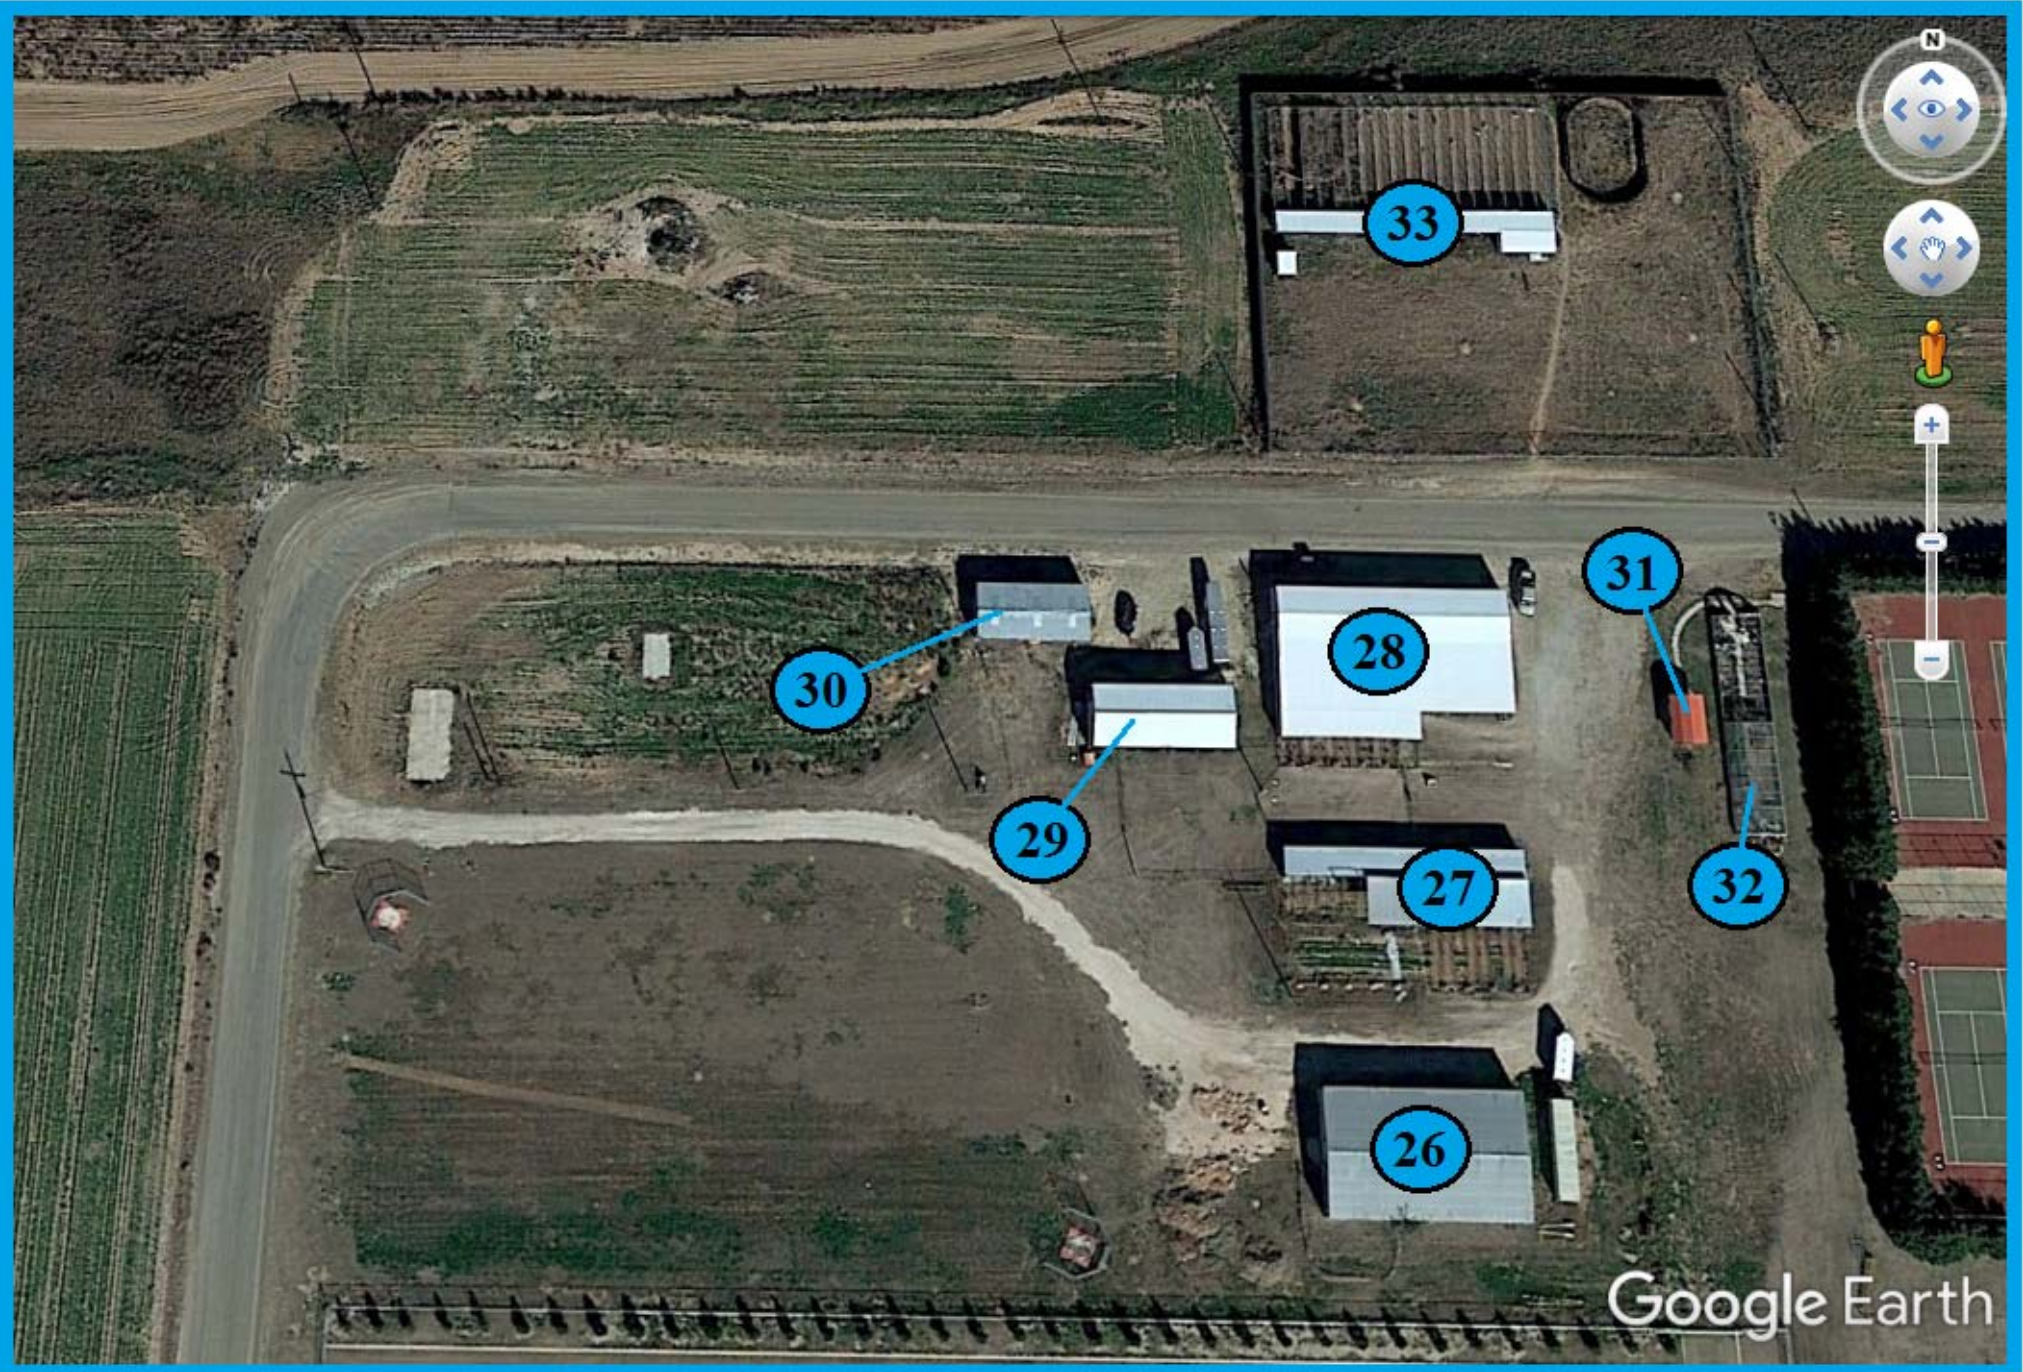

(Continued)

(Updated 02/17/2017)

Seagraves ISD - Controlled Buildings List

Page 2

#	Building	Address	Asbestos Status	Inspection Status
23	New Elementary Well House (2014)	1220 16 th St.	Unknown ⓘ	No
24	New Elementary (2014)	1220 16 th St.	Unknown ⓘ	No
25	Track Storage Shed	1220 16 th St. (Rear)	Unknown ⓘ	No
26	Livestock (Hog Barn #1)	West 19 th St. (South)	Unknown ⓘ	No
27	Livestock (Hog Barn #2)	West 19 th St. (Middle)	Unknown ⓘ	No
28	Livestock (Hog Barn #3)	West 19 th St. (North)	Unknown ⓘ	No
29	Livestock Shed (2006)	West 19 th St. (Midwest)	Unknown ⓘ	No
30	Livestock Shed #1	West 19 th St. (West)	Unknown ⓘ	No
31	Greenhouse Storage Shed (2005)	West 19 th St. (Southside)	Unknown ⓘ	No
32	Greenhouse (2003)	West 19 th St. (Southside)	Unknown ⓘ	No
33	Livestock (Sheep Pens)	West 19 th St. (Northside)	Unknown ⓘ	No
34	Tennis Storage	1801 Avenue K (Rear)	Unknown ⓘ	No

Seagraves ISD - Main Campus - High School Area

Seagraves ISD - Main Campus - Junior High & Stadium Area

Seagraves ISD - Maintenance, Bus Barn, Old Elem Complex & ISS Building Area

Seagraves ISD - Main Campus - New Elementary Area

Seagraves ISD - Main Campus - Ag Buildings Area