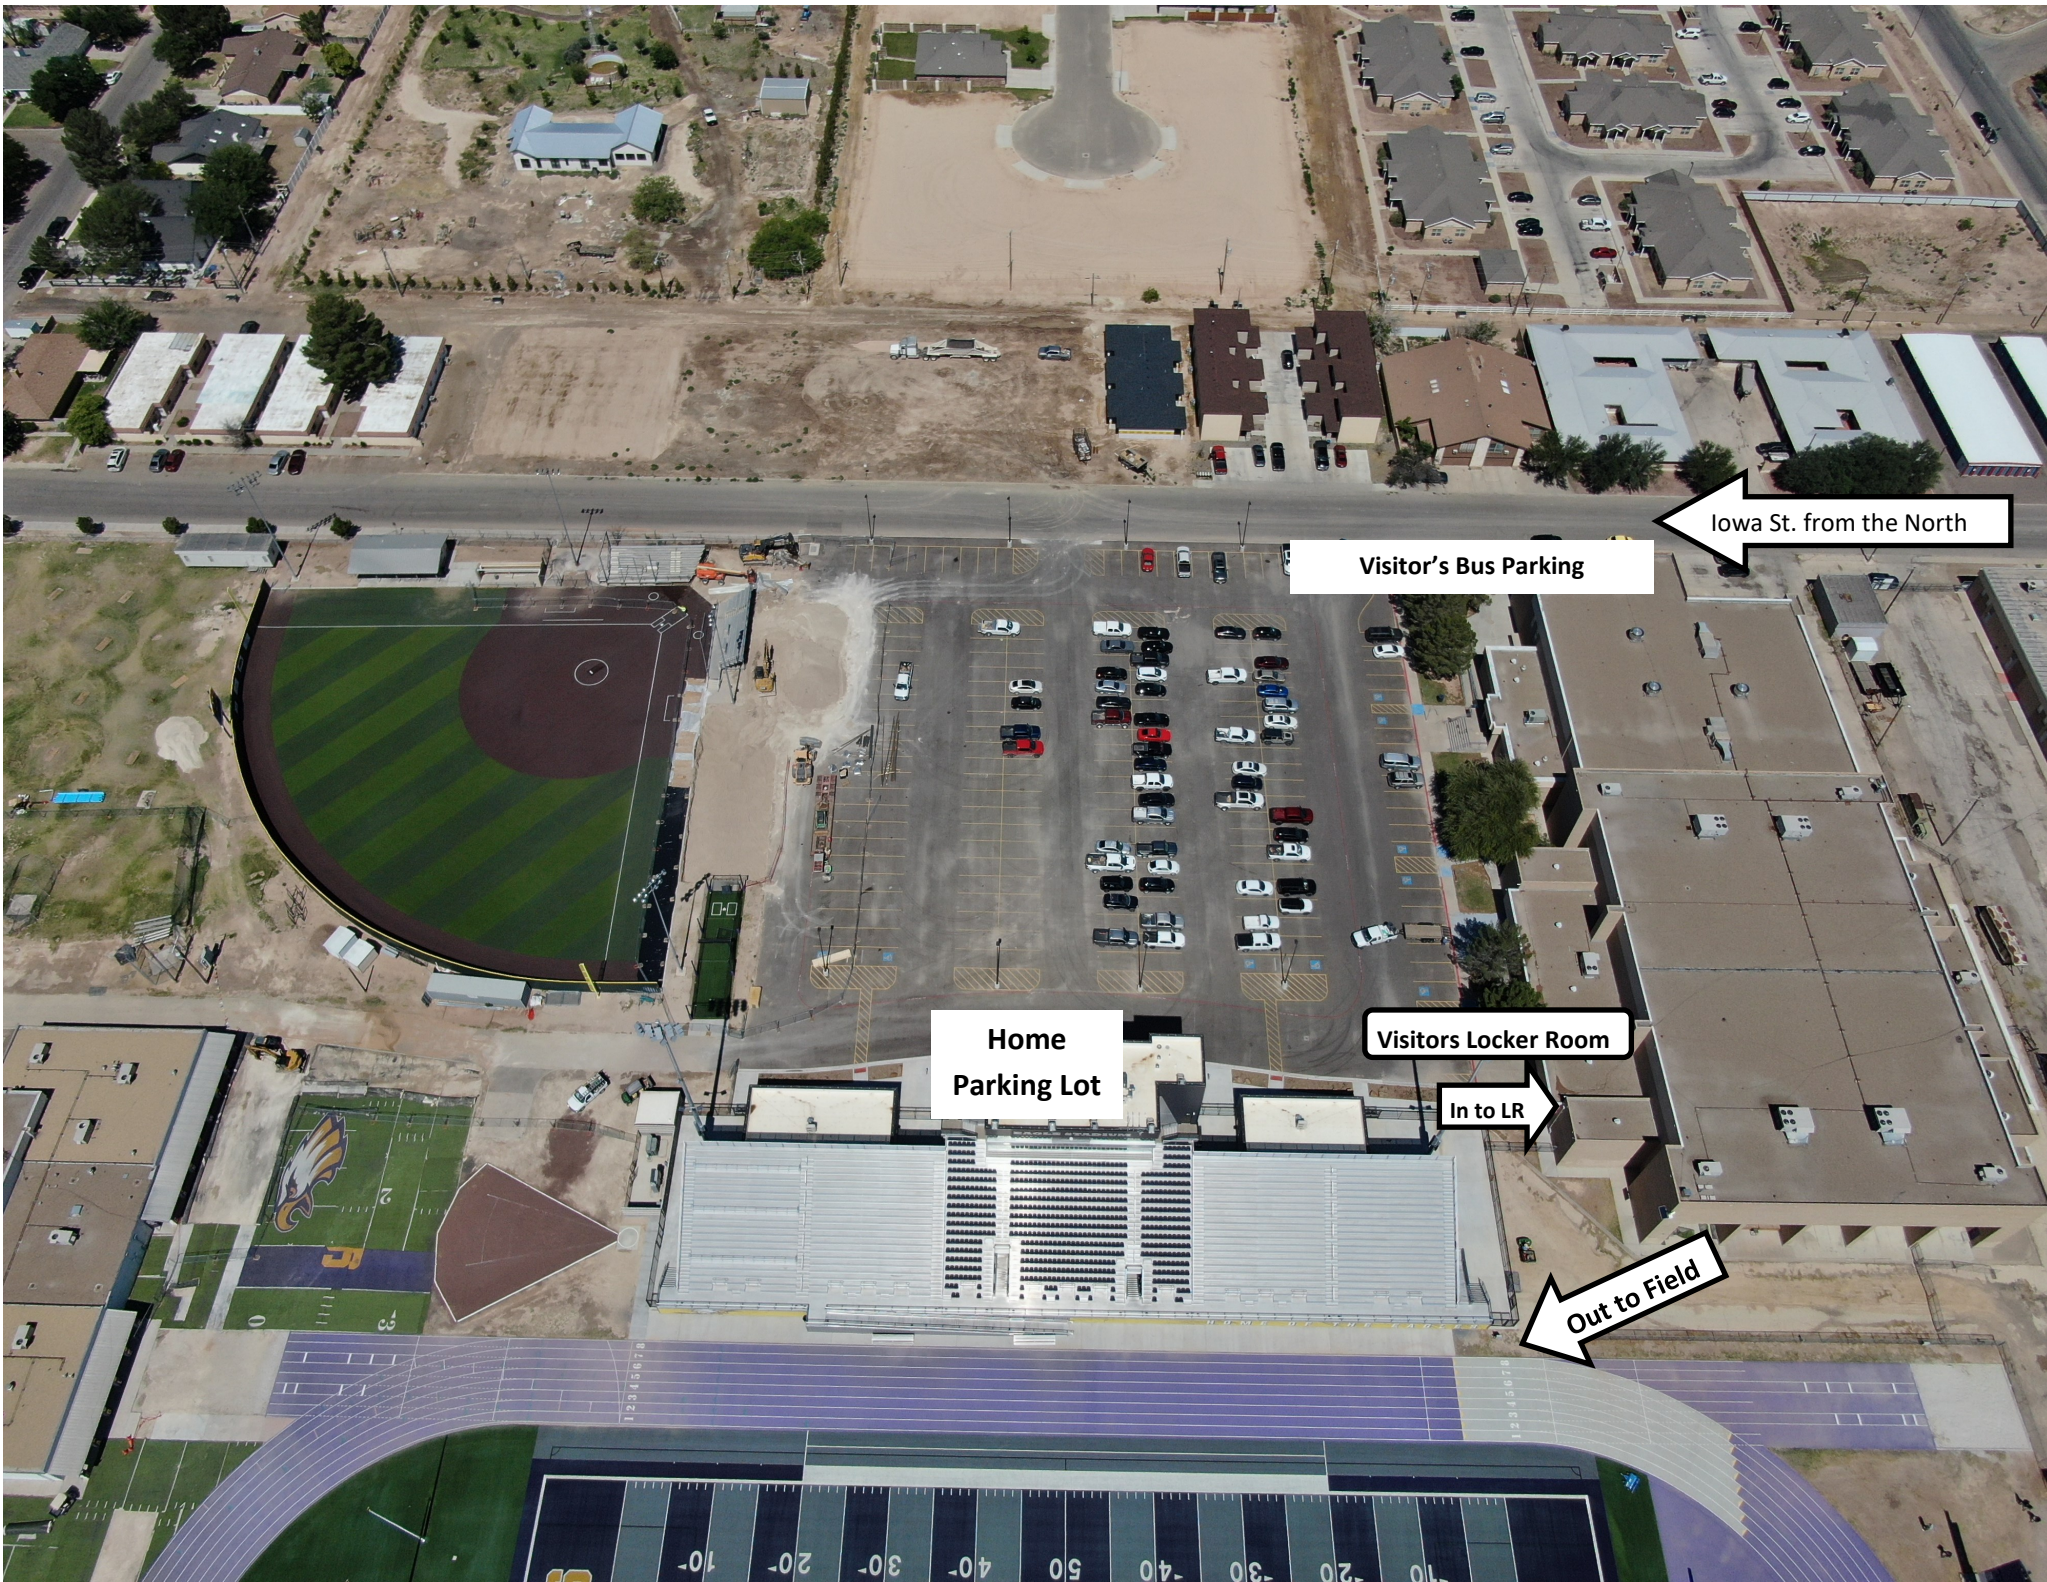

EDDY ST From the North

EDDY ST from the South

This parking area is for:
Visitor's Parking
Cheerleader parking

This Area is for:
Band Bus Parking Only !

Visitor's Gate

Visitor's Gate

Band/Cheer Entry gate

Park St.

Baseball Field

Visitor's & Band Parking

Elizabeth St

HS Tennis Courts

Washington St.

Home Parking

Softball Field

Iowa St.

Iowa St. from the North

Visitor's Bus Parking

Home
Parking Lot

Visitors Locker Room

In to LR

Out to Field