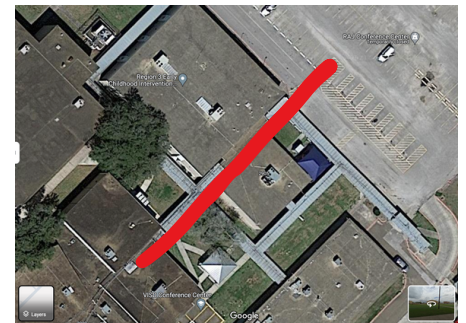

Gear Up to come to STEM ms

Preview “the life of a middle schooler”

Meet the teacher
Snacks Provided
Scheduling
Extra Curricular
Activities
And MORE.....

PLEASE PARK IN THE LOT OFF MIRORI LANE
(IN FRONT OF THE ATHLETIC OFFICE).
PLEASE FOLLOW THE MAP TO GET TO THE
CAFETERIA. YOU WILL ENTER THROUGH OUR
LIBRARY AND CONTINUE TO THE CAFETERIA.