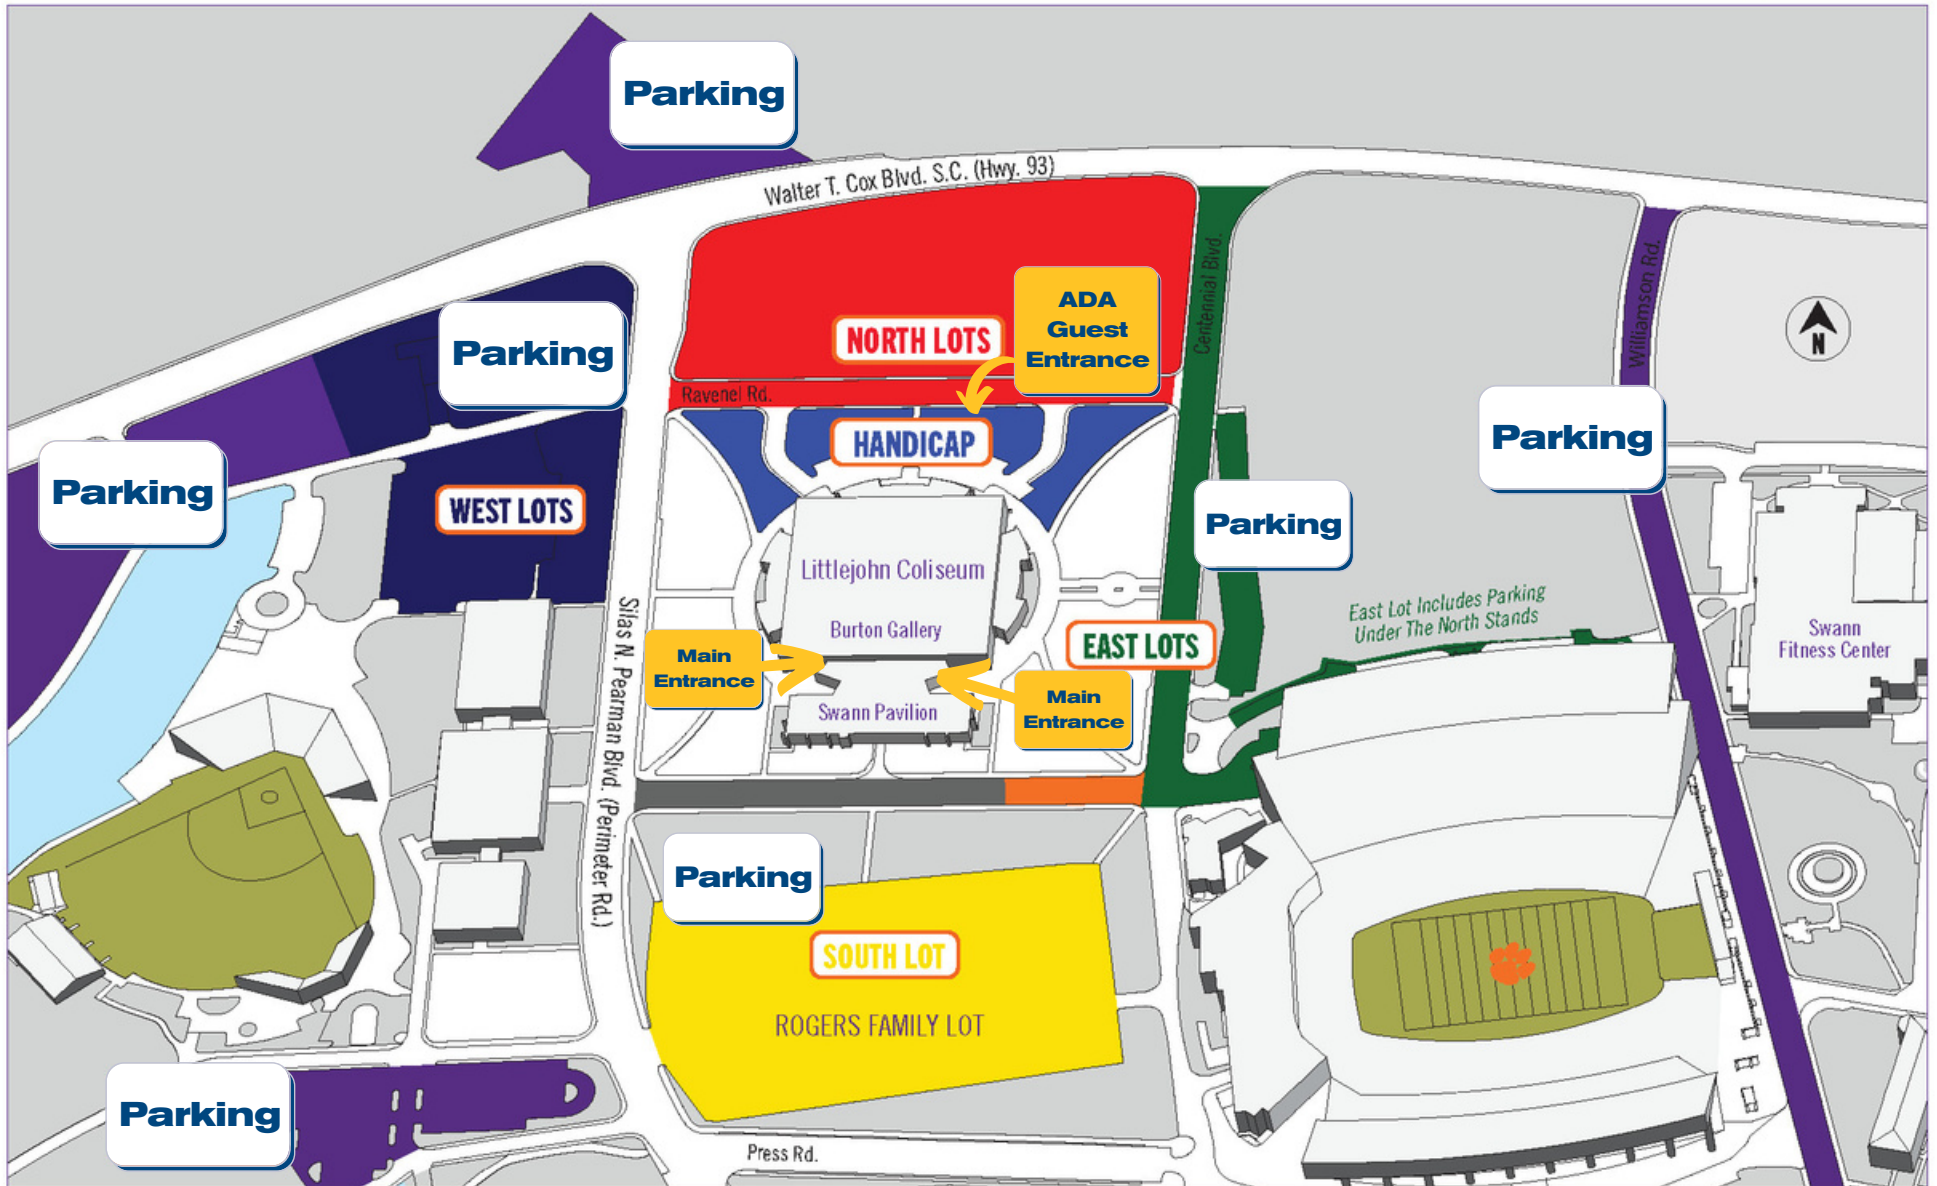

# Graduation Parking Map

Littlejohn Coliseum, Clemson University 219 Perimeter Rd., Clemson, SC 29634

### ADA PARKING

ADA Parking will be available on the north side of Littlejohn Coliseum along Ravenel Rd. and the north circle parking lot. ADA guests may use the North Entrance.

### Clear Bag Policy

A Clear Bag Policy will be in effect for all graduates and guests. All bags entering Littlejohn Coliseum must be clear plastic or vinyl and not exceed the dimensions of 12" x 6" x 12". Small clutch bags, approximately the size of a hand (no larger than 4.5" x 6.5") will be permitted. Patrons will still be able to carry other items into the coliseum, such as cameras (without cases) and smart phones.