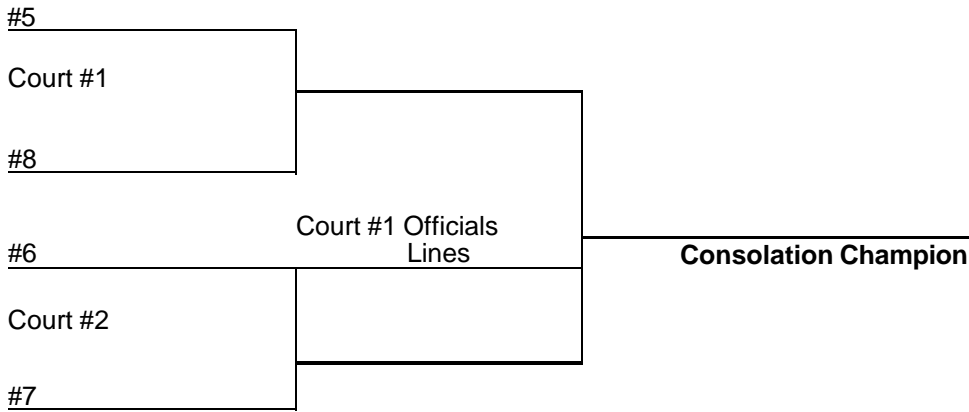

**Concessions:** Concessions at both locations – pizza will be available at the Middle School concessions only at 11:30 am.

**Admission:** Adults - \$5.00                      Students - \$3.00

The tournament will be live-streamed → <https://www.nfhsnetwork.com/schools/belle-fourche-high-school-belle-fourche-sd>

**Championship Bracket Play – High School**

Single Elimination

**Consolation Bracket Play – Middle School**

Single Elimination