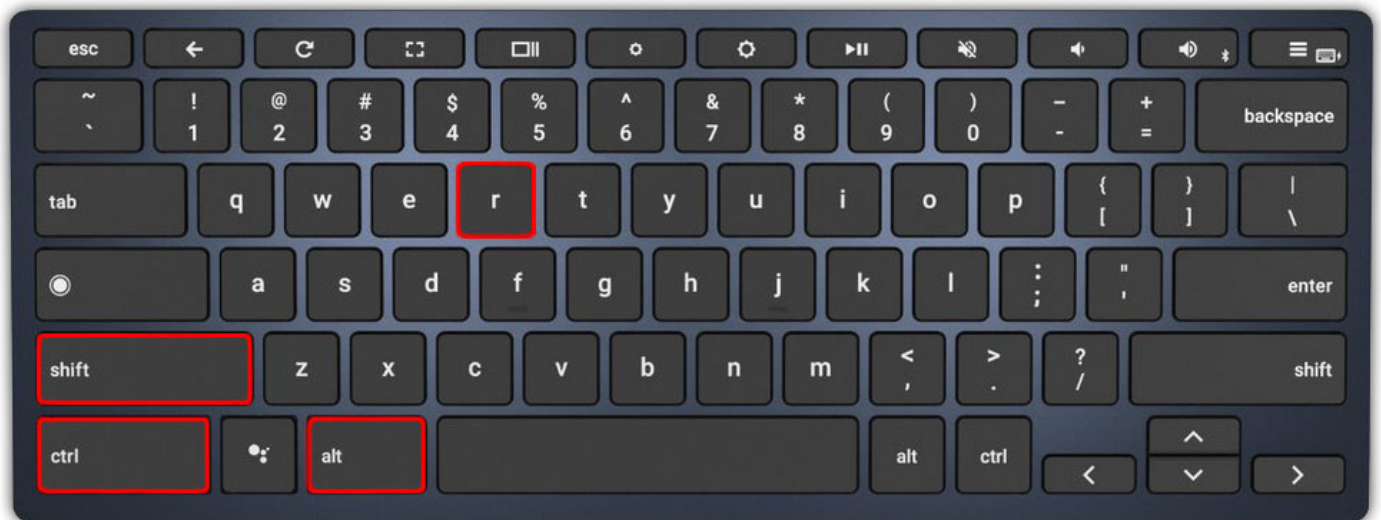

Chromebook - How to do a hard restart

Make sure the student is signed out

Next hold down the following keys at the same time. This will ask if you would like to powerwash the computer. Please select yes.