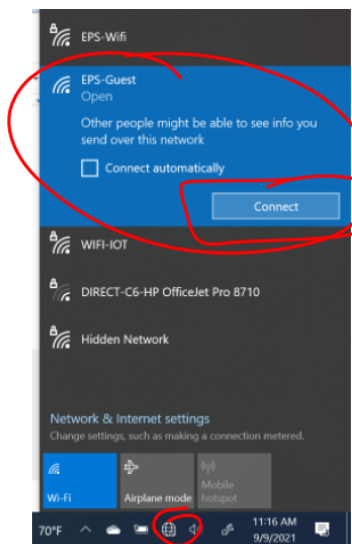

Network Access - Join EPS-Guest

Click the Wifi icon

Click EPS-Guest + Connect

***If you get a pop up - click Trust Anyway

Click Guest/Visitor - Signup with District Employee Sponsor

Scroll down and click 'I accept the terms'

Enter your email address in the top box and the email address of the Principal or Secretary in the Sponsor box (please check with them to see which should be used - they will need to be on their computer in order to accept the request)

Once the request is approved you can access the district Wifi