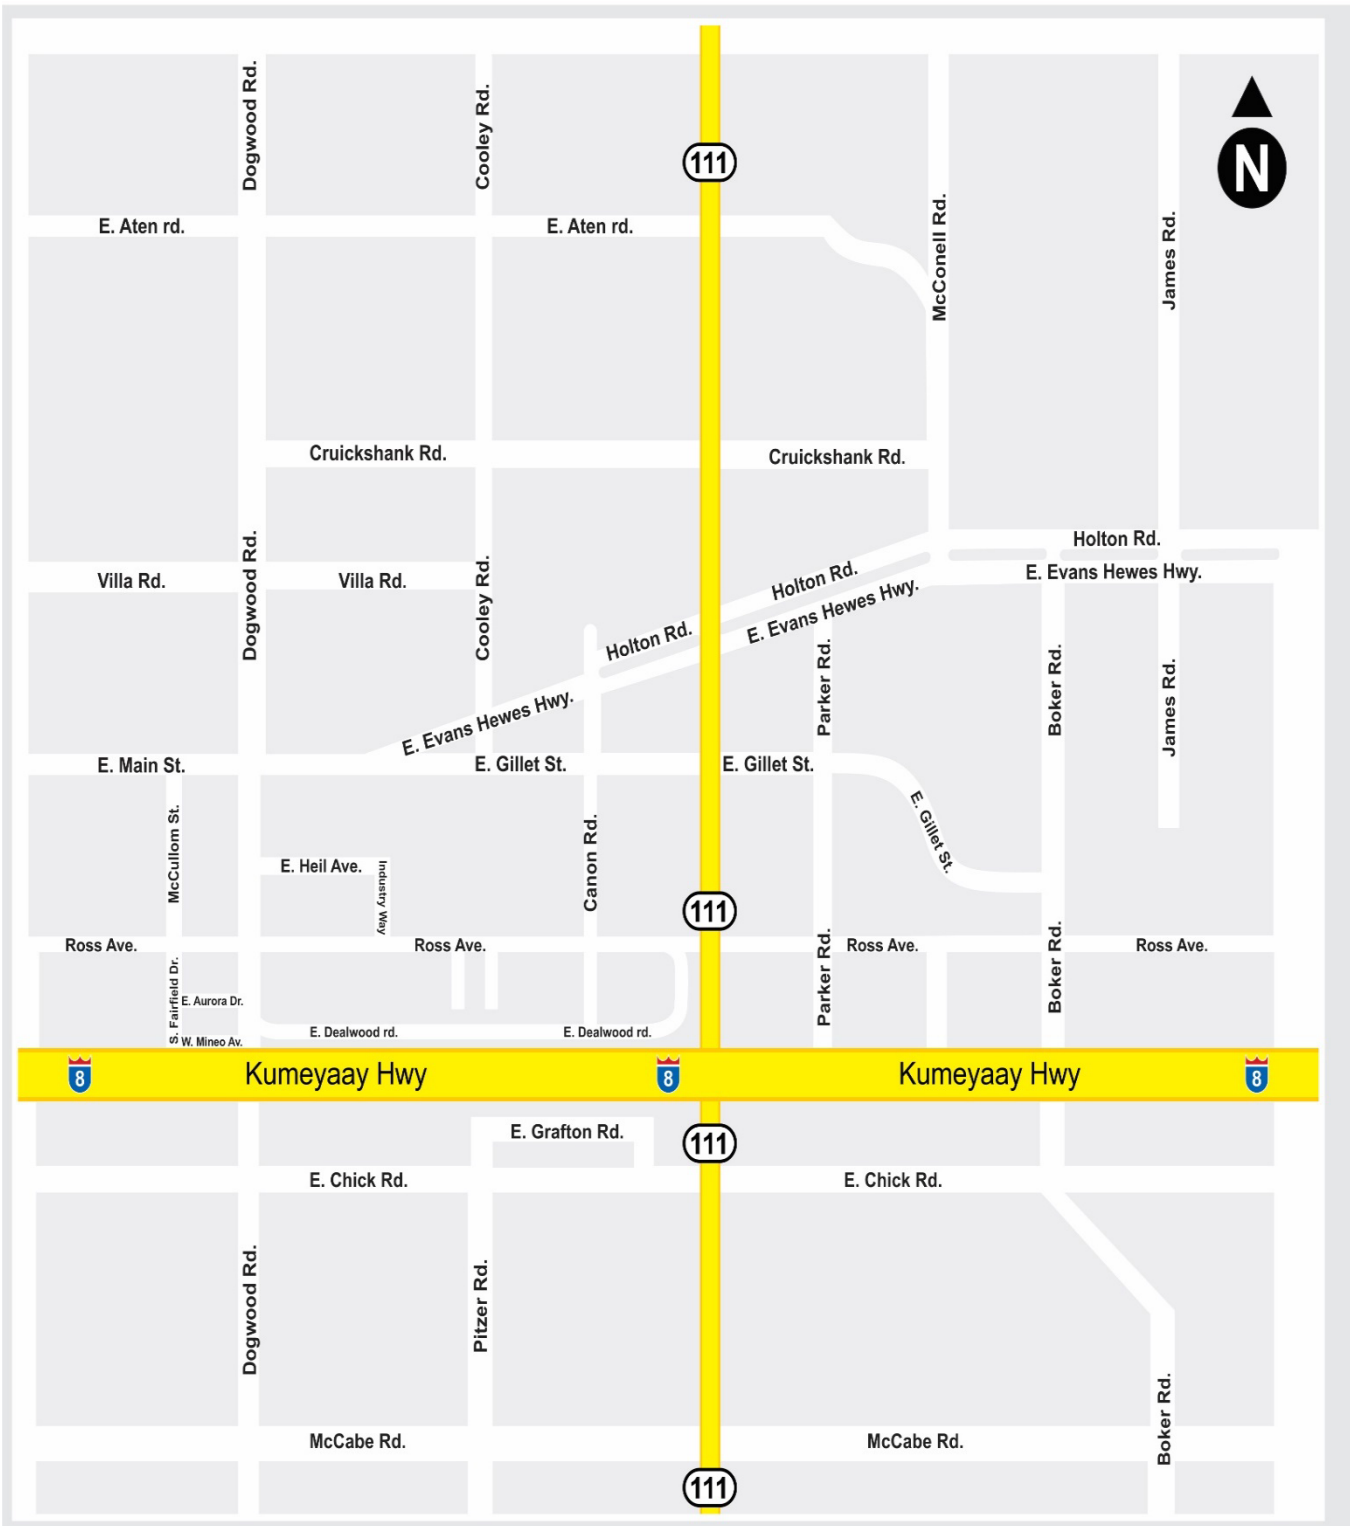

2023 - 2024

BLUE BUS

AM ROUTE

Leave School 7:00 am

1. 654 Holton @mailboxes. 7:02 am
2. 2302 McConnell 7:05 am
3. 2251 McConnell 7:06 am
4. 570 Holton 7:09 am
5. 560 Holton 7:10 am
6. 548 Holton 7:11 am
7. 536 Holton 7:12 am
8. Holton & Parker 7:13 am
9. 322 Holton Rd. 7:18 am
10. 320 Holton Rd 7:19 am
11. Cannon & Holton 7:20 am
12. Palm Villa 7:23 am
13. 1102 Evan Hewes 7:26 am
14. 71 Villa Rd 7:32 am
15. 25 Cruickshank 7:36 am
16. El Centro Mobile Park 7:43 am
17. 231 Evan Hewes 7:46 am
18. 286 Neil Rd. 7:49 am
19. 268 Neil Rd. 7:50 am
20. 307 Evan Hewes 7:53 pm

Back to School 7:55 am

2023 - 2024

BLUE BUS

Lower Grades

1st PM ROUTE

Leave school 2:20 pm

1. 560 Holton 2:22 pm
2. 548 Holton 2:23 pm
3. 536 Holton 2:24 pm
4. Holton & Parker 2:25 pm
5. 320 Holton Rd 2:28 pm
6. Cannon & Holton 2:29 pm
7. Palm Villa 2:30 pm
8. 1102 Evan Hewes 2:31 pm
9. 71 Villa Rd 2:36 pm
10. 25 Cruickshank 2:40 pm
11. 231 Evan Hewes 2:46 pm
12. 286 Neil Rd. 2:50 pm
13. 268 Neil Rd. 2:51 pm
14. 307 Evan Hewes 2:55 pm

Back to School 3:00 pm

2023 - 2024

BLUE ROUTE

All Students MINIMUM

Leave School 12:50 pm

1. 654 Holton @mailboxes. 12:52 pm
2. 2302 McConnell 12:55 pm
3. 2251 McConnell 12:56 pm
4. 570 Holton 12:59 pm
5. 560 Holton 1:00 pm
6. 548 Holton 1:01 pm
7. 536 Holton 1:02 pm
8. Holton & Parker 1:03 pm
9. 322 Holton Rd. 1:08 pm
10. 320 Holton Rd 1:09 pm
11. Cannon & Holton 1:10 pm
12. Palm Villa 1:13 pm
13. 1102 Evan Hewes 1:16 pm
14. 71 Villa Rd 1:12 pm
15. 25 Cruickshank 1:16 pm
16. El Centro Mobile Park 1:23 pm
17. 231 Evan Hewes 1:26 pm
18. 286 Neil Rd. 1:29 pm
19. 268 Neil Rd. 1:30 pm
20. 307 Evan Hewes 1:33 pm