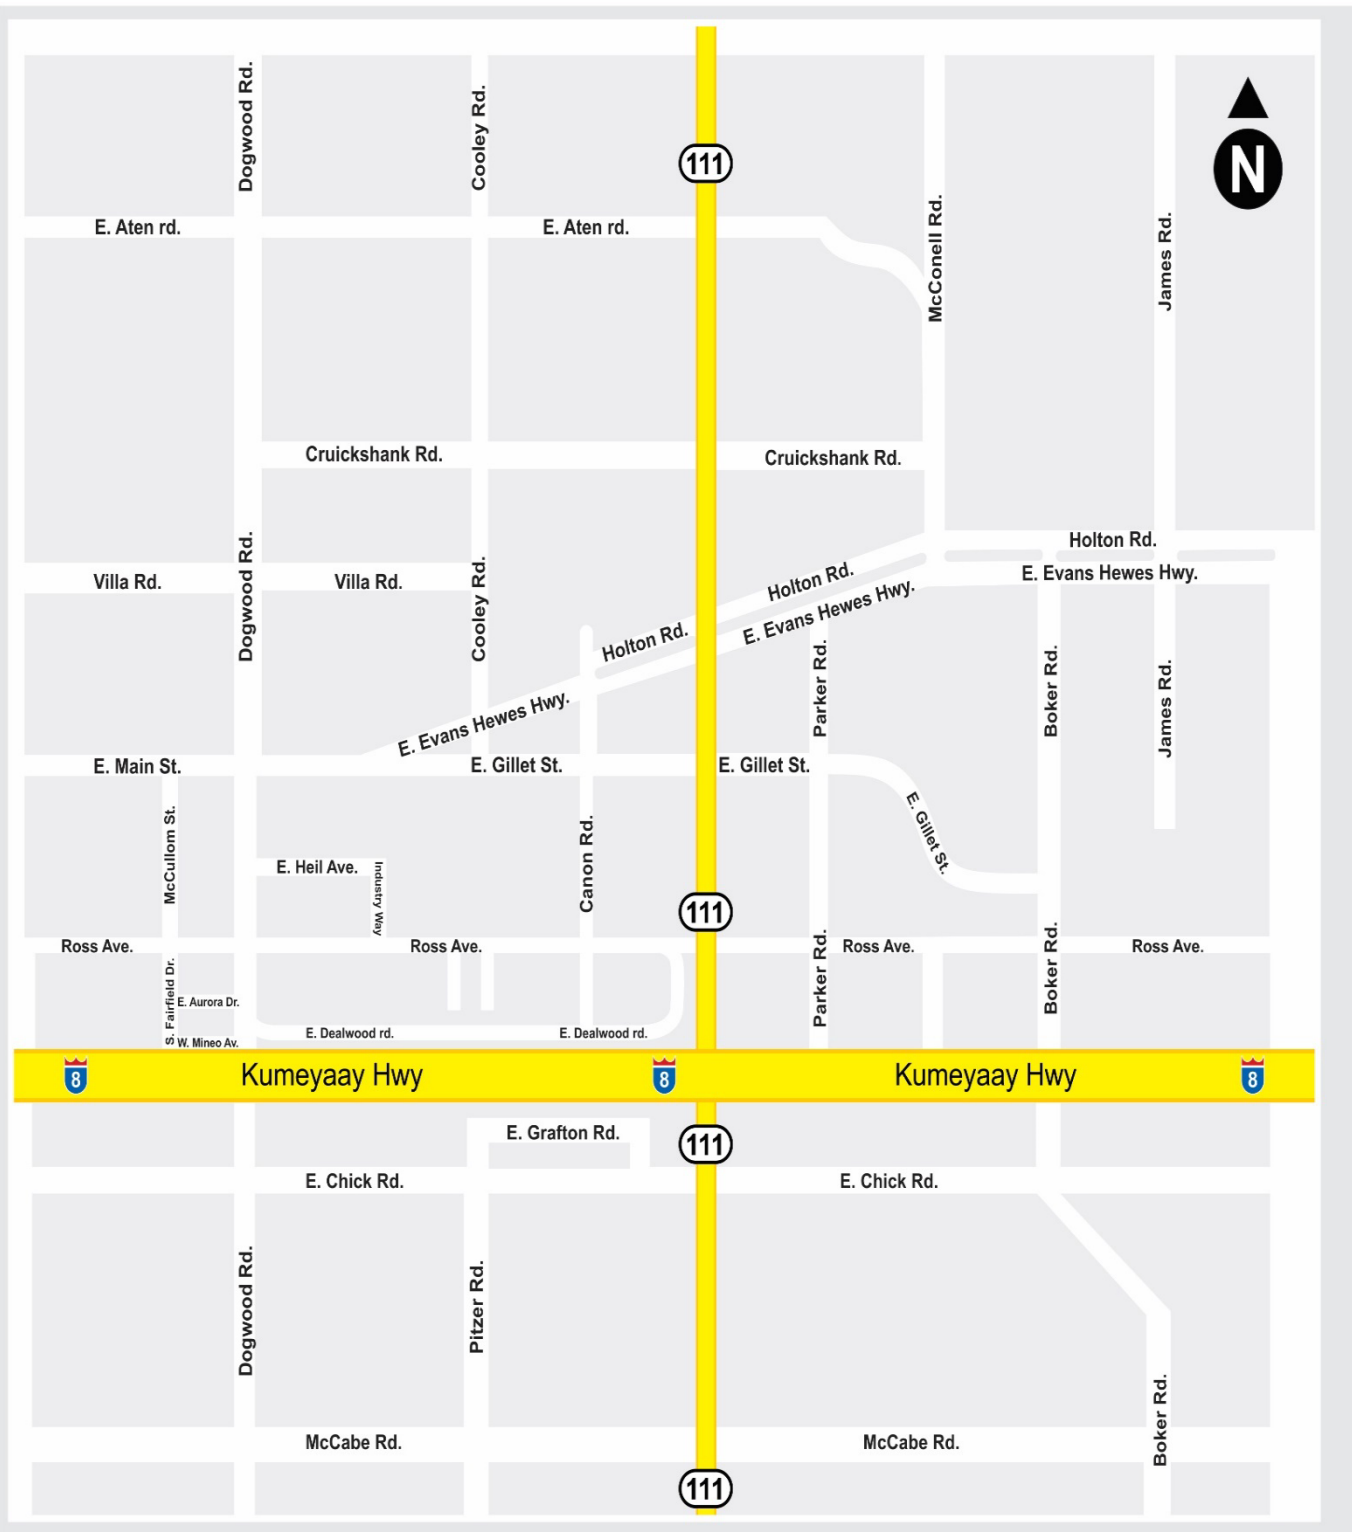

2023 - 2024

BLUE BUS

Upper Grades

Thursday 1st PM ROUTE

Leave School 1:30 pm

1. 654 Holton @mailboxes. 1:32 pm
2. 2302 McConnell 1:35 pm
3. 2251 McConnell 1:36 pm
4. 570 Holton 1:39 pm
5. 560 Holton 1:40 pm
6. 536 Holton 1:42 pm
7. Holton & Parker 1:43 pm
8. 322 Holton Rd. 1:47 pm
9. 320 Holton Rd 1:48 pm
10. Cannon & Holton 1:49 pm
11. Palm Villa 1:52 pm
12. 1102 Evan Hewes 1:53 pm
13. 71 Villa Rd 1:58 pm
14. 25 Cruickshank 2:02 pm
15. El Centro Mobile Park 2:07 pm
16. 231 Evan Hewes 2:10 pm
17. 286 Neil Rd. 2:13 pm
18. 268 Neil Rd. 2:14 pm
19. 307 Evan Hewes 2:17 pm

Back to School 2:22 pm