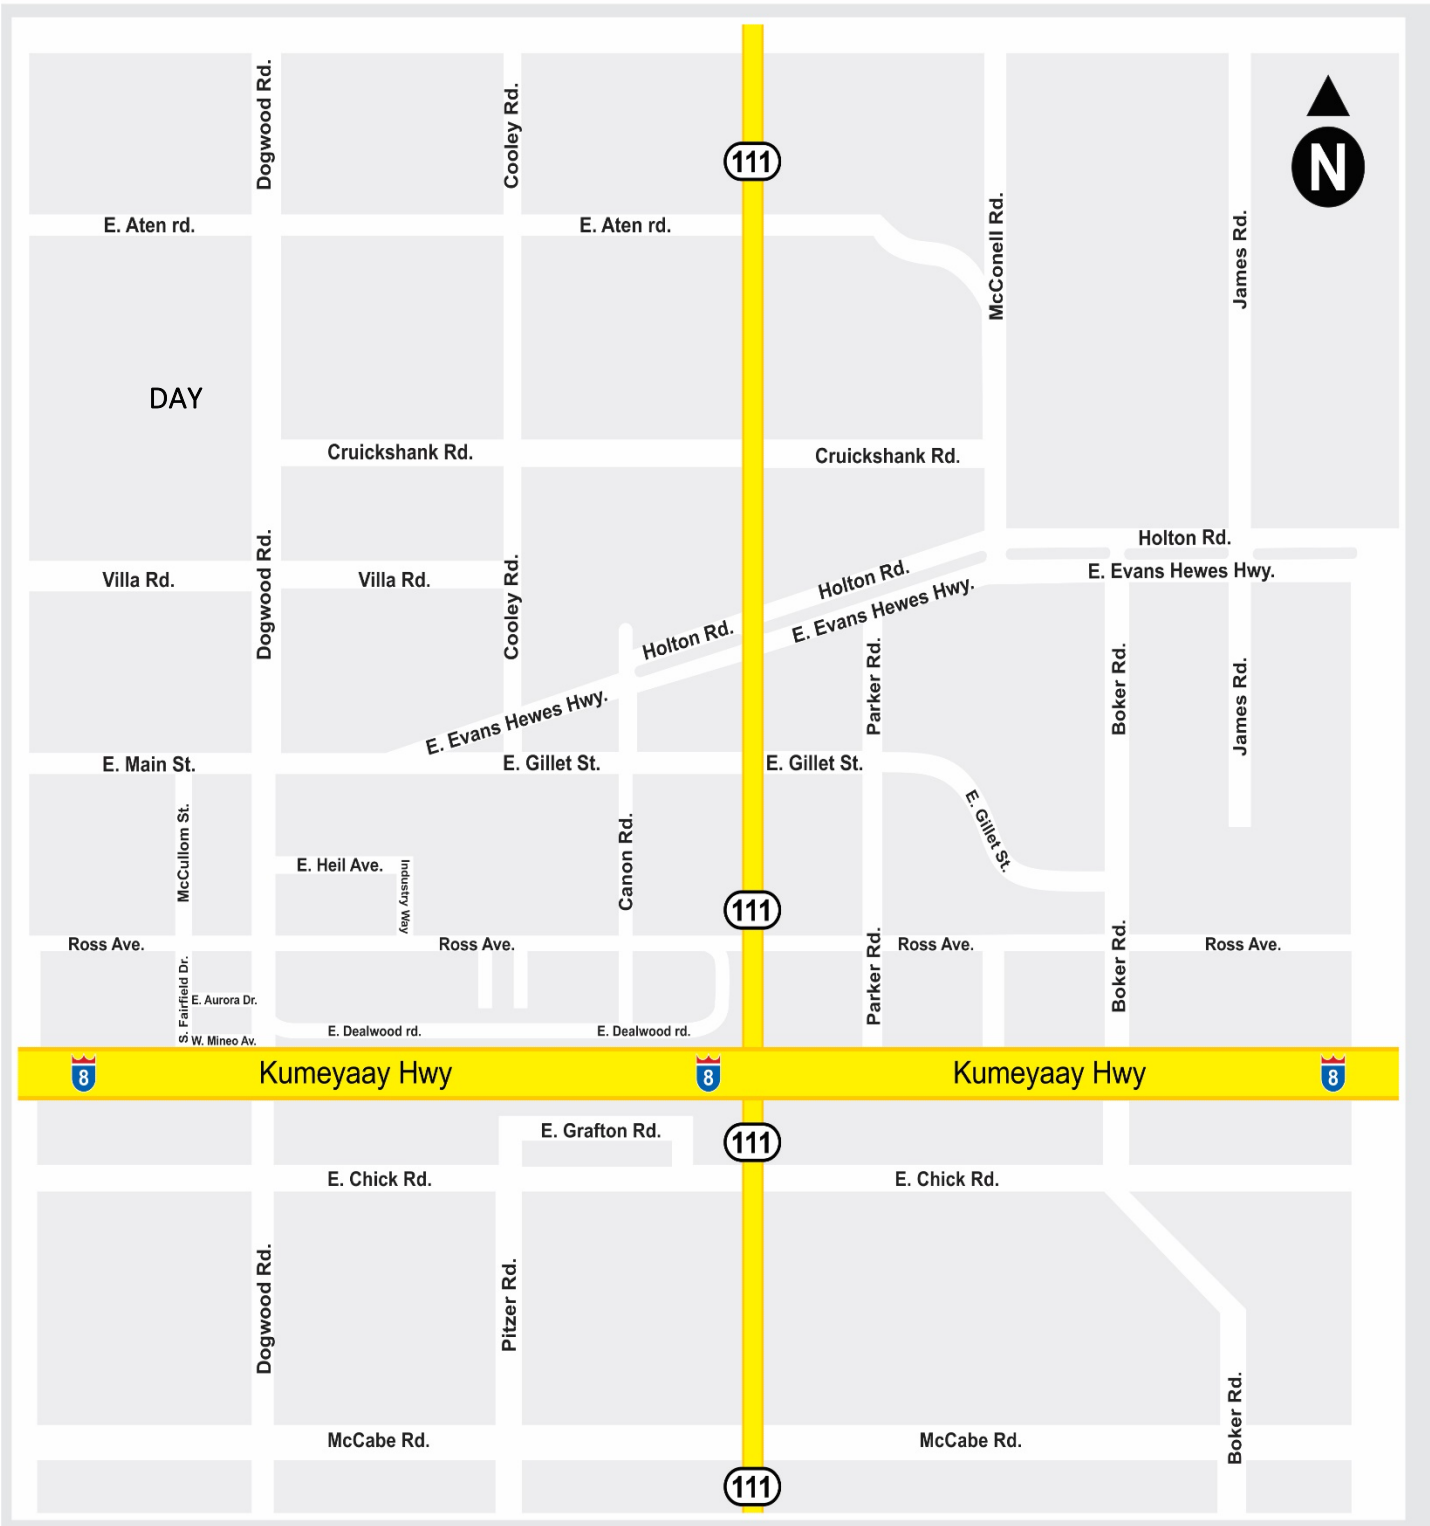

Back to School 2:22 pm

2023 - 2024

BLUE BUS

Lower Grades

Thursday 1st PM ROUTE

Leave school 2:20 pm

1. 560 Holton 2:22 pm
2. 548 Holton 2:23 pm
3. 536 Holton 2:24 pm
4. Holton & Parker 2:25 pm
5. 320 Holton Rd 2:28 pm
6. Cannon & Holton 2:29 pm
7. Palm Villa 2:30 pm
8. 1102 Evan Hewes 2:31 pm
9. 71 Villa Rd 2:36 pm
10. 25 Cruickshank 2:40 pm
11. 231 Evan Hewes 2:46 pm
12. 286 Neil Rd. 2:49 pm
13. 268 Neil Rd. 2:50 pm
14. 307 Evan Hewes 2:53 pm

Back to School 3:00 pm

2023 - 2024

BLUE ROUTE

All Students MINIMUM

Leave School 12:50 pm

1. 654 Holton @mailboxes. 12:52 pm
2. 2302 McConnell 12:55 pm
3. 2251 McConnell 12:56 pm
4. 570 Holton 12:59 pm
5. 560 Holton 1:00 pm
6. 548 Holton 1:01 pm
7. 536 Holton 1:02 pm
8. Holton & Parker 1:03 pm
9. 322 Holton Rd. 1:08 pm
10. 320 Holton Rd 1:09 pm
11. Cannon & Holton 1:10 pm
12. Palm Villa 1:13 pm
13. 1102 Evan Hewes 1:16 pm
14. 71 Villa Rd 1:12 pm
15. 25 Cruickshank 1:16 pm
16. El Centro Mobile Park 1:23 pm
17. 231 Evan Hewes 1:26 pm
18. 286 Neil Rd. 1:29 pm
19. 268 Neil Rd. 1:30 pm
20. 307 Evan Hewes 1:33 pm