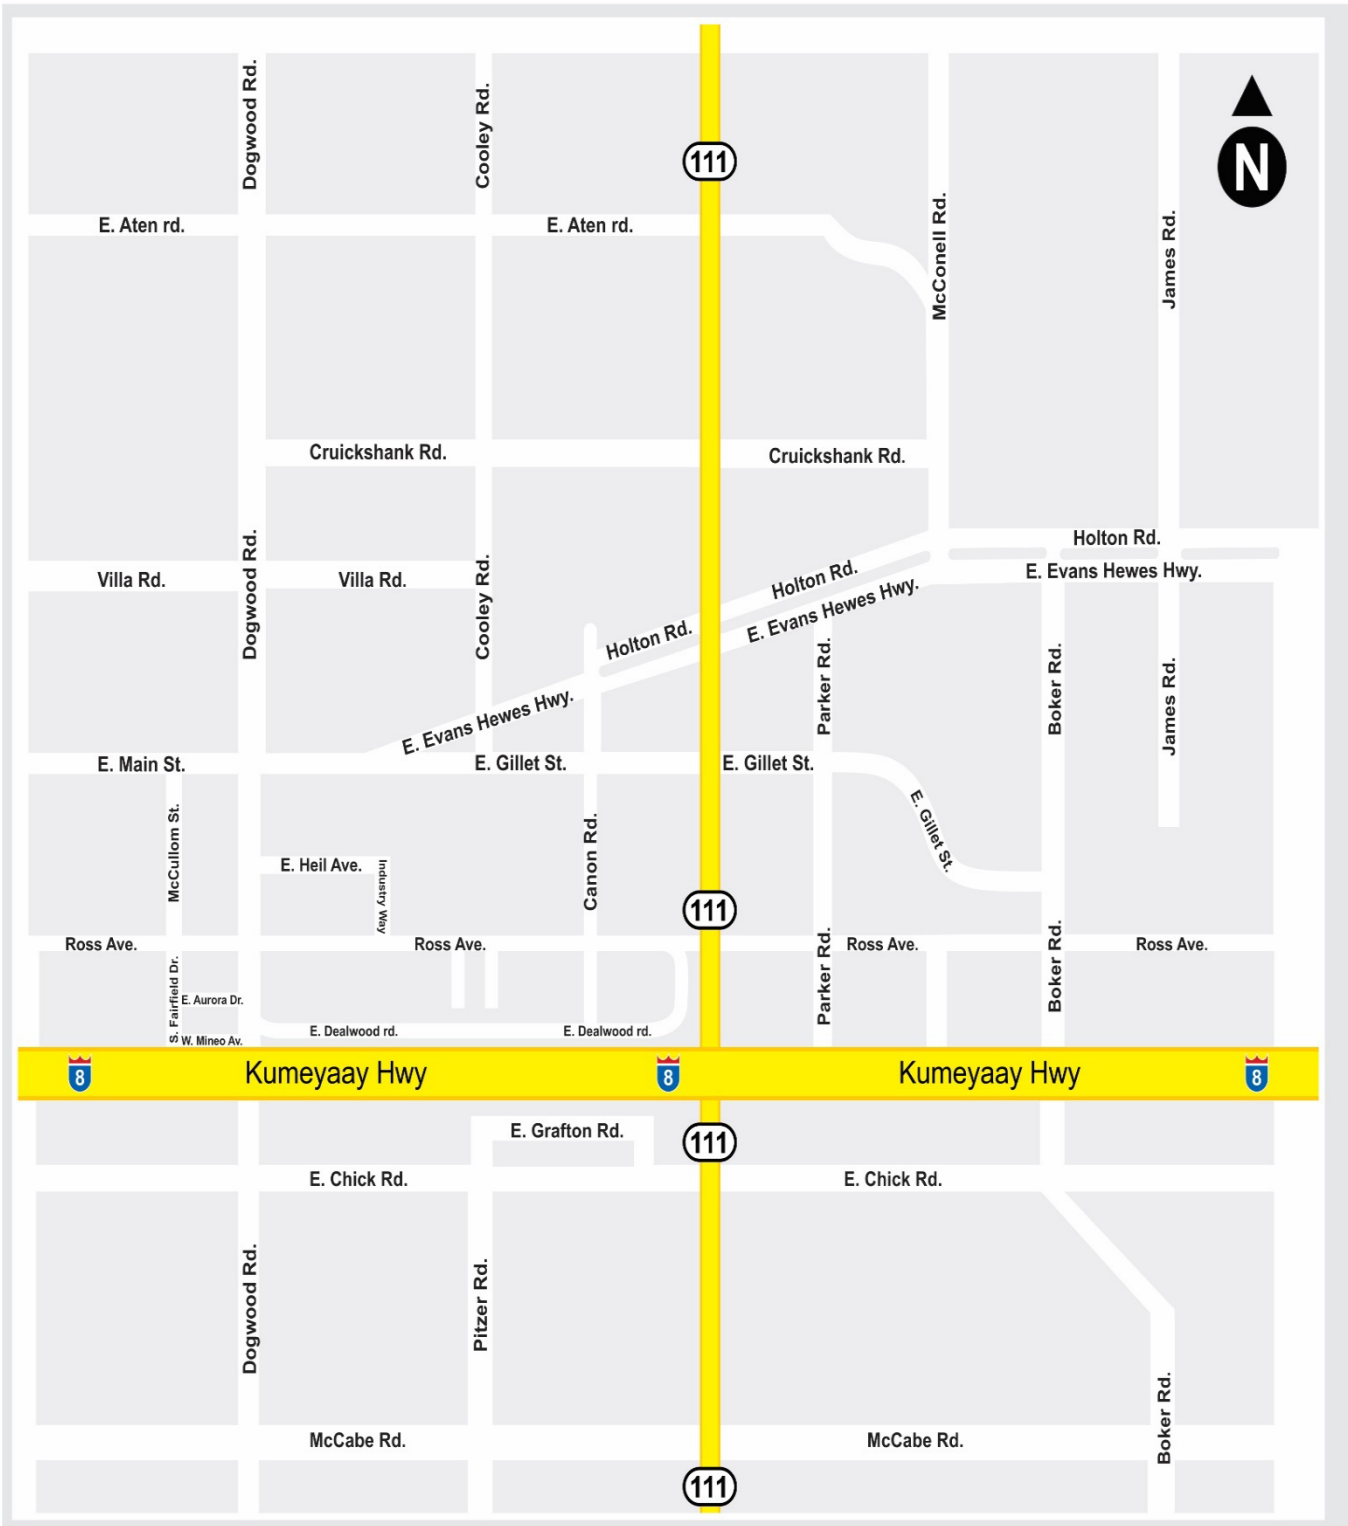

Back to School 7:55 am

2023 - 2024

BLUE BUS

Lower Grades

1st PM ROUTE

Leave school 2:20 pm

1. 560 Holton 2:22 pm
2. 548 Holton 2:23 pm
3. 536 Holton 2:24 pm
4. Holton & Parker 2:25 pm
5. 320 Holton Rd 2:28 pm
6. Cannon & Holton 2:29 pm
7. Palm Villa 2:30 pm
8. 1102 Evan Hewes 2:31 pm
9. 71 Villa Rd 2:36 pm
10. 25 Cruickshank 2:40 pm
11. 231 Evan Hewes 2:46 pm
12. 286 Neil Rd. 2:50 pm
13. 268 Neil Rd. 2:51 pm
14. 307 Evan Hewes 2:55 pm

Back to School 3:02 pm

2023 – 2024

BLUE BUS

Upper Grades

2nd PM ROUTE

Leave School 2:55 pm

1. 654 Holton @mailboxes. 2:57 pm
2. 2302 McConnell 3:00 pm
3. 2251 McConnell 3:01 pm
4. 570 Holton 3:04 pm
5. 560 Holton 3:05 pm
6. 536 Holton 3:07 pm
7. Holton & Parker 3:08 pm
8. 322 Holton Rd. 3:12 pm
9. 320 Holton Rd 3:13 pm
10. Cannon & Holton 3:14 pm
11. Palm Villa 3:17 pm
12. 1102 Evan Hewes 3:18 pm
13. 71 Villa Rd 3:23 pm
14. 25 Cruickshank 3:27 pm
15. El Centro Mobile Park 3:32 pm
16. 231 Evan Hewes 3:35 pm
17. 286 Neil Rd. 3:38 pm
18. 268 Neil Rd. 3:39 pm
19. 307 Evan Hewes 3:42 pm

Back to School 3:00 pm

2023 - 2024

BLUE ROUTE

All Students MINIMUM

Leave School 12:50 pm

1. 654 Holton @mailboxes. 12:52 pm
2. 2302 McConnell 12:55 pm
3. 2251 McConnell 12:56 pm
4. 570 Holton 12:59 pm
5. 560 Holton 1:00 pm
6. 548 Holton 1:01 pm
7. 536 Holton 1:02 pm
8. Holton & Parker 1:03 pm
9. 322 Holton Rd. 1:08 pm
10. 320 Holton Rd 1:09 pm
11. Cannon & Holton 1:10 pm
12. Palm Villa 1:13 pm
13. 1102 Evan Hewes 1:16 pm
14. 71 Villa Rd 1:12 pm
15. 25 Cruickshank 1:16 pm
16. El Centro Mobile Park 1:23 pm
17. 231 Evan Hewes 1:26 pm
18. 286 Neil Rd. 1:29 pm
19. 268 Neil Rd. 1:30 pm
20. 307 Evan Hewes 1:33 pm